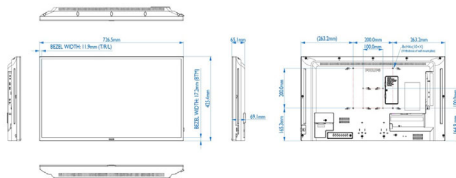

Operating conditions

- Temperature range (operation): 0 ~ 40 °C
- Temperature range (storage): -20 ~ 60 °C
- MTBF: 30,000 hour(s)
- Altitude: 0 ~ 3000 m
- Humidity range (operation)[RH]: 20 ~ 80% RH (No condensation)
- Humidity range (storage) [RH]: 5 ~ 95% RH (No condensation)

Power

- Mains power: 100 - 240V~, 50-60Hz, 1.5A
- Standby power consumption: <0.5 W
- Consumption (Max): 80 W
- Consumption (Typical): 50 W

- Power Saving Features: Smart Power
- Energy Label Class: G

Sound

- Built-in speakers: 2 x 10W RMS

Multimedia Applications

- USB Playback Video: MPEG, H.264, H.263, H.265
- USB Playback Picture: BMP, JPEG, PNG
- USB Playback Audio: AAC, HEAAC, MPEG

Accessories

- Included accessories: AC Power Cord, RS232 cable, Remote Control, Batteries for remote control, Quick start guide
- Included Accessories: IR sensor cable (1.8 m) (x1), RS232 daisy-chain cable, Philips logo (x1), USB Cover and screw (x2)
- Stand: BM02541/BM05911(optional)

Miscellaneous

- Warranty: 3 year warranty
- On-Screen Display Languages: English, French, German, Italian, Polish, Turkish, Russian, Simplified Chinese, Spanish, Traditional Chinese, Arabic, Japanese
- Regulatory approvals: CB, CE, BSMI, CU, EPA, ETL, FCC, Class A, VCCI, J-Moss

Internal Player

- CPU: Dual core cortex A53 1.1G Hz, Dual core cortex A73 1.15G Hz
- GPU: ARM Mali G51
- Memory: 2GB DDR3, 8GB

Issue date 2022-10-10

Version: 7.0.1

12 NC: 8670 001 66103
EAN: 87 12581 76532 3

© 2022 Koninklijke Philips N.V.
All Rights reserved.

Specifications are subject to change without notice.
Trademarks are the property of Koninklijke Philips N.V.
or their respective owners.

www.philips.com