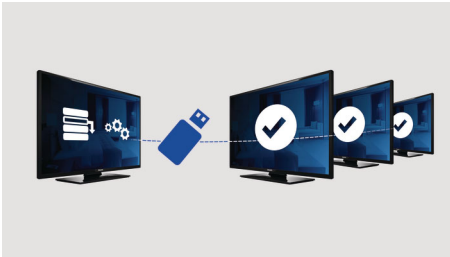

PHILIPS

Highlights

USB Cloning

Provides the ability to easily copy all programming and channel programming settings from one TV into other TV sets in less than a minute. The feature ensures uniformity between TV sets and significantly reduces installation time and costs.

Volume limitation

This feature predefines the volume range with which the TV set is allowed to operate, preventing excessive volume adjustments and avoiding disturbance of next door guests.

Installation menu locking

Welcome Page

A welcome greeting is displayed each time the TV set is switched on.

Specifications

Picture/Display

- Display: LED HD TV
- Diagonal screen size: 32 inch / 81 cm
- Aspect ratio: 16:9
- Panel resolution: 1366 x 768p
- Viewing angle: 176° (H) / 176° (V)
- Picture enhancement: Digital Crystal Clear, 100 Hz Perfect Motion Rate
- Color cabinet: Black
- Brightness: 300 cd/m²