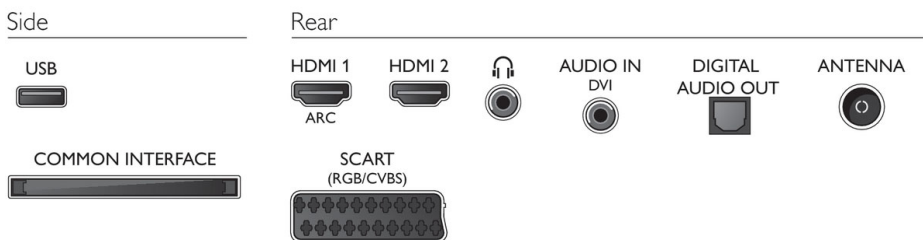

Multimedia Applications

- Video Playback Formats: Containers: AVI, MKV, H264/MPEG-4 AVC, MPEG-1, MPEG-2, MPEG-4, WMV9/VC1

- Subtitles Formats Support: .AAS, .SMI, .SRT, .SSA, .SUB, .TXT
- Music Playback Formats: AAC, AMR, LPCM, M4A, MP3, MPEG1 L1/2, WMA (v2 up to v9.2)
- Picture Playback Formats: JPEG, BMP, GIF, JPS, PNG, PNS

Supported Display Resolution

- Computer inputs: up to 1920x1080 @ 60Hz
- Video inputs: 24, 25, 30, 50, 60 Hz, up to 1920x1080p

Tuner/Reception/Transmission

- Digital TV: DVB-T/C
- MPEG Support: MPEG2, MPEG4
- Video Playback: NTSC, PAL, SECAM

Power

- Mains power: AC 220 - 240 V 50/60Hz
- Ambient temperature: 5 °C to 35 °C
- Eu Energy Label power: 36 W
- Annual energy consumption: 53 kW·h
- Energy Label Class: A
- Standby power consumption: < 0.3 W
- Off mode power consumption: < 0.3 W
- Power Saving Features: Auto switch-off timer, Eco mode, Picture mute (for radio)

Dimensions

- Box dimensions (W x H x D): 625 x 513 x 133 mm
- Set dimensions (W x H x D): 726 x 436 x 88 mm
- Set dimensions with stand (W x H x D): 726 x 462 x 334 mm
- Product weight: 4.7 kg
- Product weight (+stand): 5 kg
- Weight incl. Packaging: 6.8 kg
- VESA wall mount compatible: 100 x 100 mm

Accessories

- Included accessories: Remote Control, Table top stand, Power cord, Quick start guide, Legal and safety brochure, Warranty Leaflet

Connections

Issue date 2019-06-10

Version: 2.3.1

12 NC: 8670 001 18498
EAN: 87 18863 00022 9

© 2019 Koninklijke Philips N.V.
All Rights reserved.

Specifications are subject to change without notice.
Trademarks are the property of Koninklijke Philips N.V.
or their respective owners.

www.philips.com

* Software upgrade required for Pause TV and USB recording. For more details about the software update, please visit www.philips.com/TV and click on support.

* USB recording for digital channels only, recordings may be limited by broadcast copy protection (CI+). Country and channel restrictions may apply.

* The TV supports DVB reception for 'Free to air' broadcast. Specific DVB operators may not be supported. An up to date list can be found in the FAQ section of the Philips support website. For some operators Conditional Access and subscription are required. Contact your operator for more information.

* Energy consumption in kWh per year, based on the power consumption of the television operating 4 hours per day for 365 days. The actual energy consumption will depend on how the television is used.

* EPG and actual visibility (up to 8 days) is country and operator dependent.

* (Philips) only compatible with specific Philips player device.