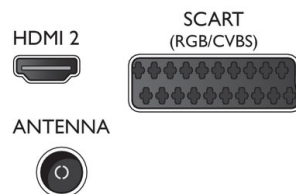

Accessories

- Included accessories: Remote Control, Table top stand, Power cord, Quick start guide, Legal and safety brochure, Warranty Leaflet

Connections

Side Left

Side Right

Rear

Issue date 2019-06-10

Version: 5.0.1