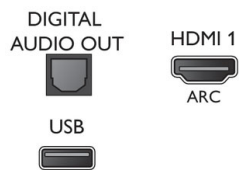

Dimensions

- Box dimensions (W x H x D): 800 x 510 x 160 mm
- Set dimensions (W x H x D): 726 x 432 x 93.7 mm
- Set dimensions with stand (W x H x D): 726 x 489 x 190 mm
- Product weight: 4.6 kg
- Product weight (+stand): 5.1 kg
- Weight incl. Packaging: 7.6 kg
- VESA wall mount compatible: 200 x 200 mm

Accessories

- Included accessories: Remote Control, Table top stand, Power cord, Quick start guide, Legal and safety brochure, Warranty Leaflet

Connections

Side Left

Side Right

Rear

Issue date 2019-06-10

Version: 5.0.1