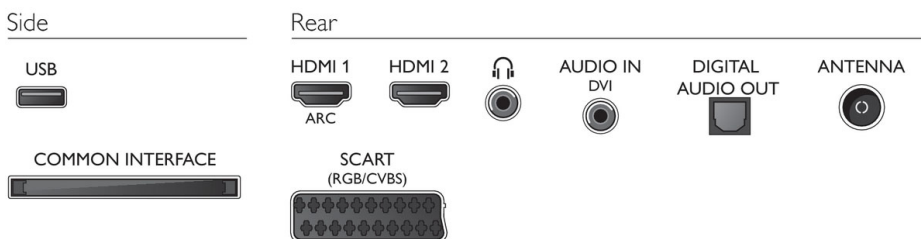

Multimedia Applications

- Video Playback Formats: Containers: AVI, MKV, H264/MPEG-4 AVC, MPEG-1, MPEG-2, MPEG-4, WMV9/VC1
- Subtitles Formats Support: .AAS, .SMI, .SRT, .SSA,

.SUB, .TXT

- Music Playback Formats: AAC, AMR, LPCM, M4A, MP3, MPEG1 L1/2, WMA (v2 up to v9.2)
- Picture Playback Formats: JPEG, BMP, GIF, JPS, PNG, PNS

Supported Display Resolution

- Computer inputs: up to 1920x1080 @ 60Hz
- Video inputs: 24, 25, 30, 50, 60 Hz, up to 1920x1080p

Tuner/Reception/Transmission

- Digital TV: DVB-T/C
- MPEG Support: MPEG2, MPEG4
- Video Playback: NTSC, PAL, SECAM

Power

- Energy Label Class: A
- Mains power: AC 220 - 240 V 50/60Hz
- Ambient temperature: 5 °C to 35 °C
- Eu Energy Label power: 40 W
- Annual energy consumption: 59 kW h
- Standby power consumption: < 0.3 W
- Power Saving Features: Auto switch-off timer, Eco mode, Picture mute (for radio)
- Off mode power consumption: < 0.3 W

Dimensions

- Box dimensions (W x H x D): 798 x 564 x 133 mm
- Set dimensions (W x H x D): 726 x 424 x 64 mm
- Set dimensions with stand (W x H x D): 726 x 485 x 186 mm
- Product weight: 5 kg
- Product weight (+stand): 5.6 kg
- Weight incl. Packaging: 8.1 kg
- VESA wall mount compatible: 100 x 100 mm

Accessories

- Included accessories: Remote Control, Table top stand, Power cord, Quick start guide, Legal and safety brochure, Warranty Leaflet

Connections

Issue date 2019-06-10

Version: 3.1.1

12 NC: 8670 001 13874
EAN: 87 12581 71831 2

© 2019 Koninklijke Philips N.V.
All Rights reserved.

Specifications are subject to change without notice.
Trademarks are the property of Koninklijke Philips N.V.
or their respective owners.

www.philips.com

* Software upgrade required for Pause TV and USB recording. For more details about the software update, please visit www.philips.com/TV and click on support.

* The TV supports DVB reception for 'Free to air' broadcast. Specific DVB operators may not be supported. An up to date list can be found in the FAQ section of the Philips support website. For some operators Conditional Access and subscription are required. Contact your operator for more information.

* Energy consumption in kWh per year, based on the power consumption of the television operating 4 hours per day for 365 days. The actual energy consumption will depend on how the television is used.

* EPG and actual visibility (up to 8 days) is country and operator dependent.

* (Philips) only compatible with specific Philips player device.