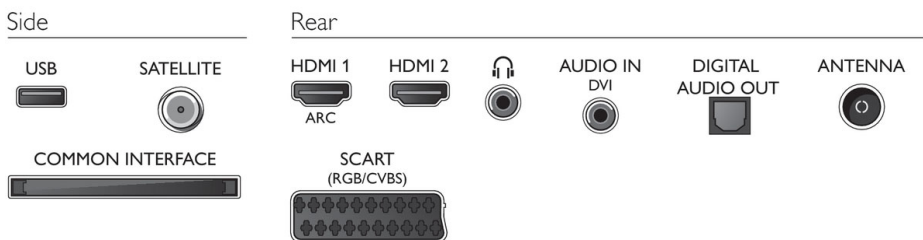

Multimedia Applications

- Video Playback Formats: Containers: AVI, MKV, H264/MPEG-4 AVC, MPEG-1, MPEG-2, MPEG-4, WMV9/VC1

- Subtitles Formats Support: .AAS, .SMI, .SRT, .SSA, .SUB, .TXT
- Music Playback Formats: AAC, AMR, LPCM, M4A, MP3, MPEG1 L1/2, WMA (v2 up to v9.2)
- Picture Playback Formats: JPEG, BMP, GIF, JPS, PNG, PNS

Supported Display Resolution

- Computer inputs: up to 1920x1080 @ 60Hz
- Video inputs: 24, 25, 30, 50, 60 Hz, up to 1920x1080p

Tuner/Reception/Transmission

- Digital TV: DVB-T/C/S/S2
- MPEG Support: MPEG2, MPEG4
- Video Playback: NTSC, PAL, SECAM

Power

- Mains power: AC 220 - 240 V 50/60Hz
- Ambient temperature: 5 °C to 35 °C
- Eu Energy Label power: 36 W
- Annual energy consumption: 53 kW·h
- Energy Label Class: A
- Standby power consumption: < 0.3 W
- Off mode power consumption: < 0.3 W
- Power Saving Features: Auto switch-off timer, Eco mode, Picture mute (for radio)

Dimensions

- Box dimensions (W x H x D): 625 x 513 x 133 mm
- Set dimensions (W x H x D): 726 x 436 x 88 mm
- Set dimensions with stand (W x H x D): 726 x 462 x 334 mm
- Product weight: 4.7 kg
- Product weight (+stand): 5 kg
- Weight incl. Packaging: 6.8 kg
- VESA wall mount compatible: 100 x 100 mm

Accessories

- Included accessories: Remote Control, Table top stand, Power cord, Quick start guide, Legal and safety brochure, Warranty Leaflet

Connections

Issue date 2020-05-12

Version: 2.3.1

12 NC: 8670 001 18499
EAN: 87 18863 00023 6

© 2020 Koninklijke Philips N.V.
All Rights reserved.

Specifications are subject to change without notice.
Trademarks are the property of Koninklijke Philips N.V.
or their respective owners.

www.philips.com

* Software upgrade required for Pause TV and USB recording. For more details about the software update, please visit www.philips.com/TV and click on support.

* USB recording for digital channels only, recordings may be limited by broadcast copy protection (CI+). Country and channel restrictions may apply.

* The TV supports DVB reception for 'Free to air' broadcast. Specific DVB operators may not be supported. An up to date list can be found in the FAQ section of the Philips support website. For some operators Conditional Access and subscription are required. Contact your operator for more information.

* Energy consumption in kWh per year, based on the power consumption of the television operating 4 hours per day for 365 days. The actual energy consumption will depend on how the television is used.

* EPG and actual visibility (up to 8 days) is country and operator dependent.

* (Philips) only compatible with specific Philips player device.