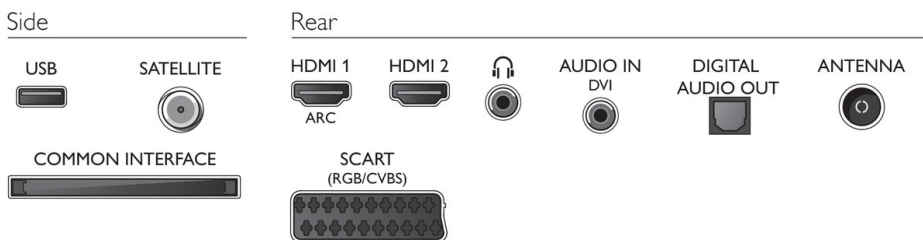

Multimedia Applications

- Video Playback Formats: Containers: AVI, MKV, H264/MPEG-4 AVC, MPEG-1, MPEG-2, MPEG-4, WMV9/VC1

- Subtitles Formats Support: .AAS, .SMI, .SRT, .SSA, .SUB, .TXT
- Music Playback Formats: AAC, AMR, LPCM, M4A, MP3, MPEG1 L1/2, WMA (v2 up to v9.2)
- Picture Playback Formats: JPEG, BMP, GIF, JPS, PNG, PNS

Supported Display Resolution

- Computer inputs: up to 1920x1080 @ 60Hz
- Video inputs: 24, 25, 30, 50, 60 Hz, up to 1920x1080p

Tuner/Reception/Transmission

- Digital TV: DVB-T/C/S/S2
- MPEG Support: MPEG2, MPEG4
- Video Playback: NTSC, PAL, SECAM

Power

- Mains power: AC 220 - 240 V 50/60Hz
- Ambient temperature: 5 °C to 35 °C
- Eu Energy Label power: 36 W
- Annual energy consumption: 53 kW·h
- Energy Label Class: A
- Standby power consumption: < 0.3 W
- Off mode power consumption: < 0.3
- Power Saving Features: Auto switch-off timer, Eco mode, Picture mute (for radio)

Dimensions

- Box dimensions (W x H x D): 625 x 513 x 133 mm
- Set dimensions (W x H x D): 726 x 436 x 88 mm
- Set dimensions with stand (W x H x D): 726 x 462 x 334 mm
- Product weight: 4.7 kg
- Product weight (+stand): 5 kg
- Weight incl. Packaging: 6.8 kg
- VESA wall mount compatible: 100 x 100 mm

Accessories

- Included accessories: Remote Control, Table top stand, Power cord, Quick start guide, Legal and safety brochure, Warranty Leaflet

Connections

Issue date 2021-02-18

Version: 2.3.1

12 NC: 8670 001 18499
EAN: 87 18863 00023 6

© 2021 Koninklijke Philips N.V.
All Rights reserved.

Specifications are subject to change without notice.
Trademarks are the property of Koninklijke Philips N.V.
or their respective owners.

www.philips.com

* Software upgrade required for Pause TV and USB recording. For more details about the software update, please visit www.philips.com/TV and click on support.

* USB recording for digital channels only, recordings may be limited by broadcast copy protection (CI+). Country and channel restrictions may apply.

* The TV supports DVB reception for 'Free to air' broadcast. Specific DVB operators may not be supported. An up to date list can be found in the FAQ section of the Philips support website. For some operators Conditional Access and subscription are required. Contact your operator for more information.

* Energy consumption in kWh per year, based on the power consumption of the television operating 4 hours per day for 365 days. The actual energy consumption will depend on how the television is used.

* EPG and actual visibility (up to 8 days) is country and operator dependent.

* (Philips) only compatible with specific Philips player device.