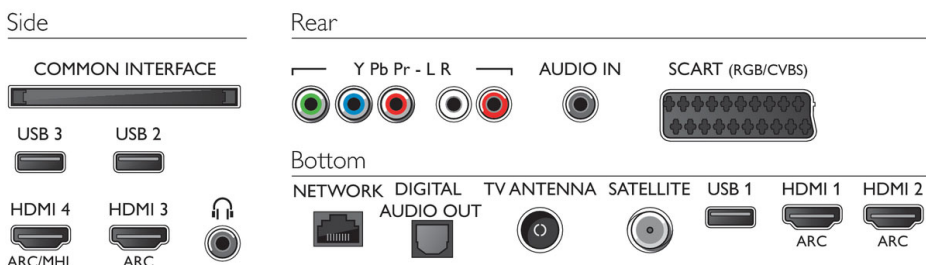

Connections

Issue date 2021-02-19

Version: 3.2.1

12 NC: 8670 001 44376
EAN: 87 18863 01145 4

© 2021 Koninklijke Philips N.V.
All Rights reserved.

Specifications are subject to change without notice.
Trademarks are the property of Koninklijke Philips N.V.
or their respective owners.

www.philips.com

* EPG and actual visibility (up to 8 days) is country and operator dependent.
* Android App offerings vary per country. For more details please visit your local Google Play Store.
* Energy consumption in kWh per year, based on the power consumption of the television operating 4 hours per day for 365 days. The actual energy consumption will depend on how the television is used.
* The TV supports DVB reception for 'Free to air' broadcast. Specific DVB operators may not be supported. An up to date list can be found in the FAQ section of the Philips support website. For some operators Conditional Access and subscription are required. Contact your operator for more information.
* Smart TV app offerings vary per TV model and country. For more details please visit: www.philips.com/smarttv.
* USB recording for digital channels only, recordings may be limited by broadcast copy protection (CI+). Country and channel restrictions may apply.
* This television contains lead only in certain parts or components where no technology alternatives exist in accordance with existing exemption clauses under the RoHS Directive.