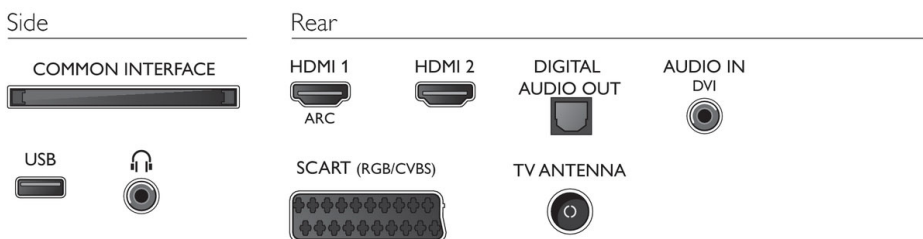

Multimedia Applications

- Video Playback Formats: Containers: AVI, MKV, H264/MPEG-4 AVC, MPEG-1, MPEG-2, MPEG-4, WMV9/VC1

- Subtitles Formats Support: .SML, .SRT, .SSA, .SUB, .TXT, .ASS
- Music Playback Formats: AAC, MP3, WAV, WMA (v2 up to v9.2)
- Picture Playback Formats: JPEG, BMP, GIF, PNG

Supported Display Resolution

- Computer inputs: up to 1920x1080 @ 60Hz
- Video inputs: 24, 25, 30, 50, 60 Hz, up to 1920x1080p

Tuner/Reception/Transmission

- Digital TV: DVB-T/C
- MPEG Support: MPEG2, MPEG4
- Video Playback: NTSC, PAL, SECAM

Power

- Mains power: AC 220 - 240 V 50/60Hz
- Ambient temperature: 5 °C to 35 °C
- Eu Energy Label power: 30 W
- Annual energy consumption: 44 kW · h
- Energy Label Class: A+
- Standby power consumption: <0.3W
- Off mode power consumption: 0.5 W
- Power Saving Features: Auto switch-off timer, Eco mode, Picture mute (for radio)

Dimensions

- Box dimensions (W x H x D): 786 x 506 x 131 mm
- Set dimensions (W x H x D): 726 x 439 x 77 mm
- Set dimensions with stand (W x H x D): 726 x 477 x 171 mm
- Product weight: 4.9 kg
- Product weight (+stand): 5 kg
- Weight incl. Packaging: 6.7 kg
- VESA wall mount compatible: 100 x 100 mm

Accessories

- Included accessories: Remote Control, 2 x AAA Batteries, Table top stand, Power cord, Quick start guide, Legal and safety brochure

Connections

Issue date 2020-05-13

Version: 3.0.1

12 NC: 8670 001 34991
EAN: 87 18863 00765 5

© 2020 Koninklijke Philips N.V.
All Rights reserved.

Specifications are subject to change without notice.
Trademarks are the property of Koninklijke Philips N.V.
or their respective owners.

www.philips.com

* EPG and actual visibility (up to 8 days) is country and operator dependent.

* Energy consumption in kWh per year, based on the power consumption of the television operating 4 hours per day for 365 days. The actual energy consumption will depend on how the television is used.

* The TV supports DVB reception for 'Free to air' broadcast. Specific DVB operators may not be supported. An up to date list can be found in the FAQ section of the Philips support website. For some operators Conditional Access and subscription are required. Contact your operator for more information.

* (Philips) only compatible with specific Philips player device.