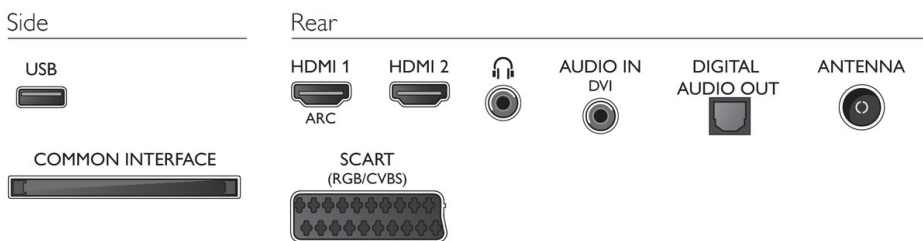

Multimedia Applications

- Video Playback Formats: Containers: AVI, MKV, H264/MPEG-4 AVC, MPEG-1, MPEG-2, MPEG-4, WMV9/VC1
- Subtitles Formats Support: .AAS, .SMI, .SRT, .SSA,

.SUB, .TXT

- Music Playback Formats: AAC, AMR, LPCM, M4A, MP3, MPEG1 L1/2, WMA (v2 up to v9.2)
- Picture Playback Formats: JPEG, BMP, GIF, JPS, PNG, PNS

Supported Display Resolution

- Computer inputs: up to 1920x1080 @ 60Hz
- Video inputs: 24, 25, 30, 50, 60 Hz, up to 1920x1080p

Tuner/Reception/Transmission

- Digital TV: DVB-T/C
- MPEG Support: MPEG2, MPEG4
- Video Playback: NTSC, PAL, SECAM

Power

- Energy Label Class: A
- Mains power: AC 220 - 240 V 50/60Hz
- Ambient temperature: 5 °C to 35 °C
- Eu Energy Label power: 34 W
- Annual energy consumption: 50 kW h
- Standby power consumption: < 0.3 W
- Power Saving Features: Auto switch-off timer, Eco mode, Picture mute (for radio)
- Off mode power consumption: < 0.3 W

Dimensions

- Box dimensions (W x H x D): 798 x 564 x 133 mm
- Set dimensions (W x H x D): 726 x 424 x 64 mm
- Set dimensions with stand (W x H x D): 726 x 485 x 186 mm
- Product weight: 5 kg
- Product weight (+stand): 5.6 kg
- Weight incl. Packaging: 8.1 kg
- VESA wall mount compatible: 100 x 100 mm

Accessories

- Included accessories: Remote Control, Table top stand, Power cord, Quick start guide, Legal and safety brochure, Warranty Leaflet

Connections

Issue date 2019-06-10

Version: 4.0.1

12 NC: 8670 001 13867
EAN: 87 12581 71825 1

© 2019 Koninklijke Philips N.V.
All Rights reserved.

Specifications are subject to change without notice.
Trademarks are the property of Koninklijke Philips N.V.
or their respective owners.

www.philips.com

- Software upgrade required for Pause TV and USB recording. For more details about the software update, please visit www.philips.com/TV and click on support.
- The TV supports DVB reception for 'Free to air' broadcast. Specific DVB operators may not be supported. An up to date list can be found in the FAQ section of the Philips support website. For some operators Conditional Access and subscription are required. Contact your operator for more information.
- Energy consumption in kWh per year, based on the power consumption of the television operating 4 hours per day for 365 days. The actual energy consumption will depend on how the television is used.
- EPG and actual visibility (up to 8 days) is country and operator dependent.
- (Philips) only compatible with specific Philips player device.