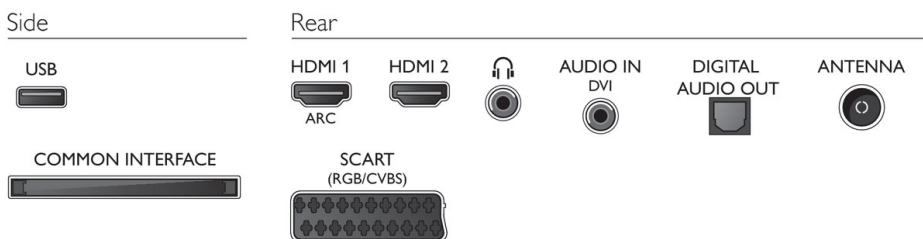

Multimedia Applications

- Video Playback Formats: Containers: AVI, MKV, H264/MPEG-4 AVC, MPEG-1, MPEG-2, MPEG-4, WMV9/VC1
- Subtitles Formats Support: .AAS, .SMI, .SRT, .SSA,

.SUB, .TXT

- Music Playback Formats: AAC, AMR, LPCM, M4A, MP3, MPEG1 L1/2, WMA (v2 up to v9.2)
- Picture Playback Formats: JPEG, BMP, GIF, JPS, PNG, PNS

Supported Display Resolution

- Computer inputs: up to 1920x1080 @ 60Hz
- Video inputs: 24, 25, 30, 50, 60 Hz, up to 1920x1080p

Tuner/Reception/Transmission

- Digital TV: DVB-T/C
- MPEG Support: MPEG2, MPEG4
- Video Playback: NTSC, PAL, SECAM

Power

- Energy Label Class: A
- Mains power: AC 220 - 240 V 50/60Hz
- Ambient temperature: 5 °C to 35 °C
- Eu Energy Label power: 34 W
- Annual energy consumption: 50 kW h
- Standby power consumption: < 0.3 W
- Power Saving Features: Auto switch-off timer, Eco mode, Picture mute (for radio)
- Off mode power consumption: < 0.3 W

Dimensions

- Box dimensions (W x H x D): 798 x 564 x 133 mm
- Set dimensions (W x H x D): 726 x 424 x 64 mm
- Set dimensions with stand (W x H x D): 726 x 485 x 186 mm
- Product weight: 5 kg
- Product weight (+stand): 5.6 kg
- Weight incl. Packaging: 8.1 kg
- VESA wall mount compatible: 100 x 100 mm

Accessories

- Included accessories: Remote Control, Table top stand, Power cord, Quick start guide, Legal and safety brochure, Warranty Leaflet

Connections

Issue date 2019-06-10

Version: 4.0.1

12 NC: 8670 001 13865
EAN: 87 12581 71823 7

© 2019 Koninklijke Philips N.V.
All Rights reserved.

Specifications are subject to change without notice.
Trademarks are the property of Koninklijke Philips N.V.
or their respective owners.

www.philips.com

- Software upgrade required for Pause TV and USB recording. For more details about the software update, please visit www.philips.com/TV and click on support.
- The TV supports DVB reception for 'Free to air' broadcast. Specific DVB operators may not be supported. An up to date list can be found in the FAQ section of the Philips support website. For some operators Conditional Access and subscription are required. Contact your operator for more information.
- Energy consumption in kWh per year, based on the power consumption of the television operating 4 hours per day for 365 days. The actual energy consumption will depend on how the television is used.
- EPG and actual visibility (up to 8 days) is country and operator dependent.
- (Philips) only compatible with specific Philips player device.