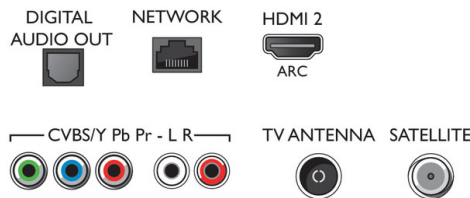

Rear

Issue date 2020-05-09

Version: 12.5.1

12 NC: 8670 001 39131
EAN: 87 18863 01004 4

© 2020 Koninklijke Philips N.V.
All Rights reserved.

Specifications are subject to change without notice.
Trademarks are the property of Koninklijke Philips N.V.
or their respective owners.

www.philips.com