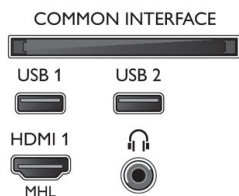

Dimensions

- Box dimensions (W x H x D): 800 x 540 x 150 mm
- Set dimensions (W x H x D): 726.49 x 439 x 76.8 mm
- Set dimensions with stand (W x H x D): 726.49 x 491.02 x 438.8 mm
- Product weight: 4.9 kg
- Product weight (+stand): 5.16 kg
- Weight incl. Packaging: 7.1 kg
- VESA wall mount compatible: 100 x 100 mm

Accessories

- Included accessories: Remote Control, Table top stand, Power cord, Quick start guide, Legal and safety brochure, 2 x AAA Batteries

Smart TV Features

- Ease of Installation: Auto detect Philips devices, Device connection wizard, Network installation wizard, Settings assistant wizard
- Ease of Use: One-stop smart menu button, Onscreen usermanual
- Firmware upgradeable: Firmware auto upgrade wizard, Firmware upgradeable via USB, Online firmware upgrade
- Interactive TV: HbbTV
- Philips TV Remote app*: Apps, Channels, Control, NowOnTV, TV Guide, Video On Demand
- Program: Pause TV, USB recording*
- Screen Format Adjustments: Basic - Fill Screen, Fit to screen, Zoom, stretch
- SmartTV apps*: Online video stores, Open internet browser, Social TV, TV on demand, Youtube
- User Interaction: SimplyShare

Connections

Side