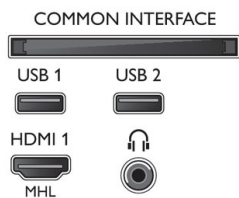

Dimensions

- Box dimensions (W x H x D): 800 x 540 x 150 mm
- Set dimensions (W x H x D): 726.49 x 439 x 76.8 mm
- Set dimensions with stand (W x H x D): 726.49 x 491.02 x 438.8 mm
- Product weight: 4.9 kg
- Product weight (+stand): 5.16 kg
- Weight incl. Packaging: 7.1 kg
- VESA wall mount compatible: 100 x 100 mm

Accessories

- Included accessories: Remote Control, Table top stand, Power cord, Quick start guide, Legal and safety brochure, 2 x AAA Batteries

Smart TV Features

- Ease of Installation: Auto detect Philips devices, Device connection wizard, Network installation wizard, Settings assistant wizard
- Ease of Use: One-stop smart menu button, Onscreen usermanual
- Firmware upgradeable: Firmware auto upgrade wizard, Firmware upgradeable via USB, Online firmware upgrade
- Interactive TV: HbbTV
- Philips TV Remote app*: Apps, Channels, Control, NowOnTV, TV Guide, Video On Demand
- Program: Pause TV, USB recording*
- Screen Format Adjustments: Basic - Fill Screen, Fit to screen, Zoom, stretch
- SmartTV apps*: Online video stores, Open internet browser, Social TV, TV on demand, Youtube
- User Interaction: SimplyShare

Connections

Side