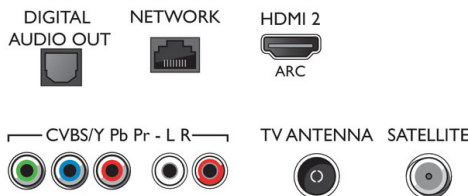

Accessories

- Included accessories: Remote Control, Table top stand, Power cord, Quick start guide, Legal and safety brochure, 2 x AAA Batteries

Smart TV Features

- Ease of Installation: Auto detect Philips devices, Device connection wizard, Network installation wizard, Settings assistant wizard
- Ease of Use: One-stop smart menu button, Onscreen usermanual
- Firmware upgradeable: Firmware auto upgrade wizard, Firmware upgradeable via USB, Online firmware upgrade
- Interactive TV: HbbTV
- Philips TV Remote app*: Apps, Channels, Control, NowOnTV, TV Guide, Video On Demand
- Program: Pause TV, USB recording*
- Screen Format Adjustments: Basic - Fill Screen, Fit to screen, Zoom, stretch
- SmartTV apps*: Online video stores, Open internet browser, Social TV, TV on demand, Youtube
- User Interaction: SimplyShare

Connections

Side

Rear

Issue date 2021-02-19

Version: 12.5.1

12 NC: 8670 001 39131
EAN: 87 18863 01004 4

© 2021 Koninklijke Philips N.V.
All Rights reserved.

Specifications are subject to change without notice.
Trademarks are the property of Koninklijke Philips N.V.
or their respective owners.