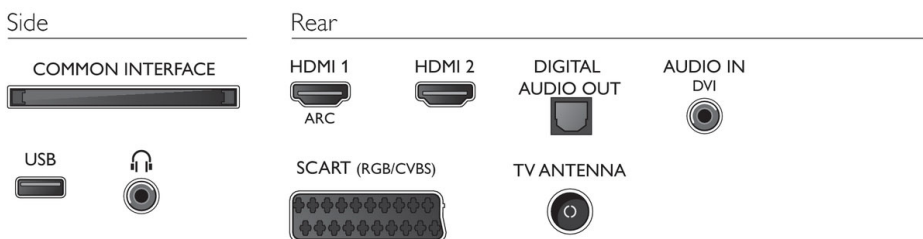

Multimedia Applications

- Video Playback Formats: Containers: AVI, MKV, H264/MPEG-4 AVC, MPEG-1, MPEG-2, MPEG-4, WMV9/VC1

- Subtitles Formats Support: .SMI, .SRT, .SSA, .SUB, .TXT, .ASS
- Music Playback Formats: AAC, MP3, WAV, WMA (v2 up to v9.2)
- Picture Playback Formats: JPEG, BMP, GIF, PNG

Supported Display Resolution

- Computer inputs: up to 1920x1080 @ 60Hz
- Video inputs: 24, 25, 30, 50, 60 Hz, up to 1920x1080p

Tuner/Reception/Transmission

- Digital TV: DVB-T/T2/C
- MPEG Support: MPEG2, MPEG4
- Video Playback: NTSC, PAL, SECAM

Power

- Mains power: AC 220 - 240 V 50/60Hz
- Ambient temperature: 5 °C to 35 °C
- Eu Energy Label power: 30 W
- Annual energy consumption: 44 kW h
- Energy Label Class: A+
- Standby power consumption: <0.3W
- Off mode power consumption: 0.5
- Power Saving Features: Auto switch-off timer, Eco mode, Picture mute (for radio)

Dimensions

- Box dimensions (W x H x D): 786 x 506 x 131 mm
- Set dimensions (W x H x D): 726 x 439 x 77 mm
- Set dimensions with stand (W x H x D): 726 x 477 x 171 mm
- Product weight: 4.9 kg
- Product weight (+stand): 5 kg
- Weight incl. Packaging: 6.7 kg
- Wall mount compatible: 100 x 100 mm

Accessories

- Included accessories: Remote Control, 2 x AAA Batteries, Table top stand, Power cord, Quick start guide, Legal and safety brochure

Connections

Issue date 2022-07-14

Version: 3.0.1

12 NC: 8670 001 34989
EAN: 87 18863 00764 8

© 2022 Koninklijke Philips N.V.
All Rights reserved.

Specifications are subject to change without notice.
Trademarks are the property of Koninklijke Philips N.V.
or their respective owners.

www.philips.com

* EPG and actual visibility (up to 8 days) is country and operator dependent.

* Energy consumption in kWh per year, based on the power consumption of the television operating 4 hours per day for 365 days. The actual energy consumption will depend on how the television is used.

* The TV supports DVB reception for 'Free to air' broadcast. Specific DVB operators may not be supported. An up to date list can be found in the FAQ section of the Philips support website. For some operators Conditional Access and subscription are required. Contact your operator for more information.

* (Philips) only compatible with specific Philips player device.