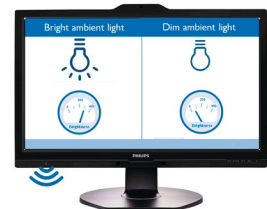

LightSensor

LightSensor uses a smart sensor to adjust the picture brightness depending on the room light conditions for the perfect picture with minimal power usage.

←21:9→
Curved
UltraWide

WFHD
2560 x 1080

MultiView

Adaptive-Sync

HDMI™
HIGH DEFINITION MULTIMEDIA INTERFACE

Built-in Speaker

Flicker-free

LowBlue Mode

PowerSensor