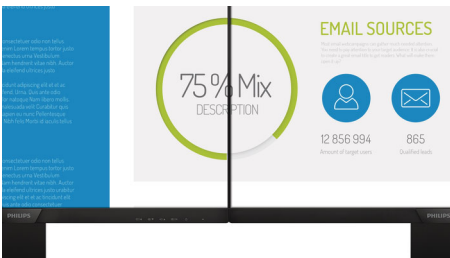

PHILIPS

Curved UltraWide display with USB-C dock
P Line 34" (86.36 cm), 3440 x 1440 (WQHD)

349P7FUBEB/00

Highlights

Curved display design

Desktop monitors offer a personal user experience, which suits a curve design very well. The curved screen provides a pleasant yet subtle immersion effect, which focuses on you at the center of your desk.

UltraNarrow Border

The new Philips displays feature ultra-narrow borders which allow for minimal distractions and maximum viewing size. Especially suited for multi-display or tiling setup like gaming, graphic design and professional applications, the ultra-narrow border display gives you the feeling of using one large display.