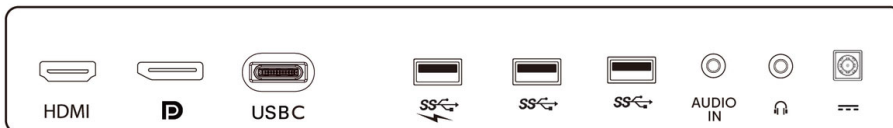

Cabinet

- Color: Black
- Foot: Black / Silver
- Finish: Texture

What's in the box?

- Monitor with stand
- Cables: USB-C to USB-C cable, USB-C to USB-A cable, HDMI cable, DP cable, Audio cable, Power cable
- User Documentation