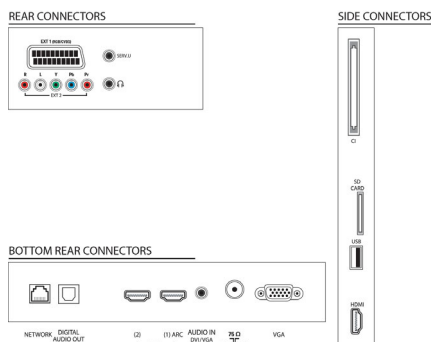

Tuner/Reception/Transmission

- Digital TV: DVB-C MPEG2*, DVB-C MPEG4*, DVB-T MPEG2*, DVB-T MPEG4*, DVB-T2, Freeview HD
- Video Playback: NTSC, PAL, SECAM

Power

- Mains power: AC 220 - 240 V 50/60Hz
- Ambient temperature: 5 °C to 40 °C
- Energy Label Class: A
- Eu Energy Label power: 46 W
- Annual energy consumption: 67 kW h
- Standby power consumption: <0.15 W
- Power Saving Features: 0 Watt Power-off switch, Auto switch-off timer, Eco mode, Eco settings menu, Light sensor, Picture mute (for radio)
- Presence of lead: Yes*
- Off mode power consumption: <0.01

Dimensions

- Box dimensions (W x H x D): 1078 x 642 x 158 mm
- Set dimensions (W x H x D): 880 x 540 x 41.6 mm
- Set dimensions with stand (W x H x D): 880 x 592 x 240 mm
- Product weight: 9.7 kg
- Product weight (+stand): 12.4 kg
- Compatible wall mount: 200 x 200mm

Accessories

- Included accessories: Power cord, Remote Control, 2 x AAAA Batteries, Tabletop swivel stand, Quick start guide, Legal and safety brochure, Warranty Leaflet
- Optional accessories: Wireless USB adaptor (PTA01), Philips Wall Mount SQM 6325, Philips Wall Mount SQM 6415, Philips Wall Mount SQM 6435

Issue date 2021-02-28

Version: 10.2.6

12 NC: 8670 000 74214
EAN: 87 12581 59274 5

© 2021 Koninklijke Philips N.V.
All Rights reserved.

Specifications are subject to change without notice.
Trademarks are the property of Koninklijke Philips N.V.
or their respective owners.

www.philips.com

* Net TV: Visit www.philips.com/smarttv to discover the services offering in your country.
* Wi-Fi Media connect: The playback of video can be affected by your PC speed and Wi-Fi bandwidth. For minimum and recommended system requirements go to www.philips.com/wifimediaconnect. Displays content with a delay of some seconds. Small differences of image and sound can occur.
* The TV supports DVB reception for 'Free to air' broadcast. Specific DVB operators may not be supported. An up to date list can be found in the FAQ section of the Philips support website. For some operators Conditional Access and subscription are required. Contact your operator for more information.
* 8 days EPG, service not available in all countries
* Energy consumption in kWh per year, based on the power consumption of the television operating 4 hours per day for 365 days. The actual energy consumption will depend on how the television is used.
* Typical on-mode power consumption measured according to IEC62087 Ed 2.
* This television contains lead only in certain parts or components where no technology alternatives exist in accordance with existing exemption clauses under the RoHS Directive.
* USB keyboard & mouse is supported via software update