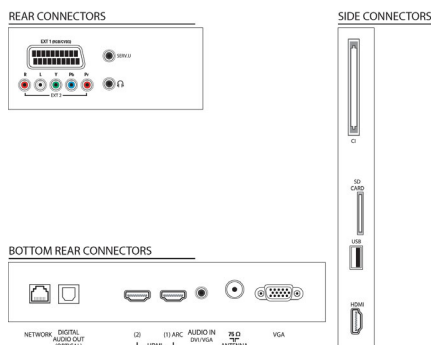

Connectivity

- Number of HDMI connections: 3
- HDMI features: Audio Return Channel
- EasyLink (HDMI-CEC): Remote control pass-through, System audio control, System standby, Plug & play add to Homescreeen, Auto subtitle shift (Philips), Pixel Plus link (Philips), One touch play
- Number of component in (YPbPr): 1
- Number of scarts (RGB/CVBS): 1
- Number of USBs: 1
- Other connections: Antenna IEC75, Common Interface Plus (CI+), Ethernet-LAN RJ-45, SD card slot (Videostore), Digital audio out (optical), PC-in VGA + Audio L/R in, Headphone out, Service connector
- Wireless connections: Wireless LAN ready

Supported Display Resolution

- Computer inputs: up to 1920x1080 @ 60Hz
- Video inputs: 24, 25, 30, 50, 60 Hz, up to 1920x1080p

Convenience

- PC network link: DLNA 1.5 certified
- Electronic Program Guide: 8day Electronic Program Guide*
- Ease of Installation: Auto detect Philips devices, Channel installation wizard, Device connection wizard, Network installation wizard, Settings assistant wizard
- Ease of Use: One-stop Home button, Onscreen Usermanual, Touch control buttons
- Screen Format Adjustments: Autofill, Autozoom, Movie expand 16:9, Super Zoom, Unscaled, Widescreen
- Signal strength indication
- Teletext: 1200 page Hypertext
- Firmware upgradeable: Firmware auto upgrade wizard, Firmware upgradeable via USB, Online firmware upgrade

Accessories

- Included accessories: Power cord, Remote Control, 2 x AAA Batteries, Tabletop swivel stand, Quick start guide, Legal and safety brochure, Warranty Leaflet
- Optional accessories: Wireless USB adaptor (PTA01), Philips Wall Mount SQM 6325, Philips Wall Mount SQM 6415, Philips Wall Mount SQM 6435