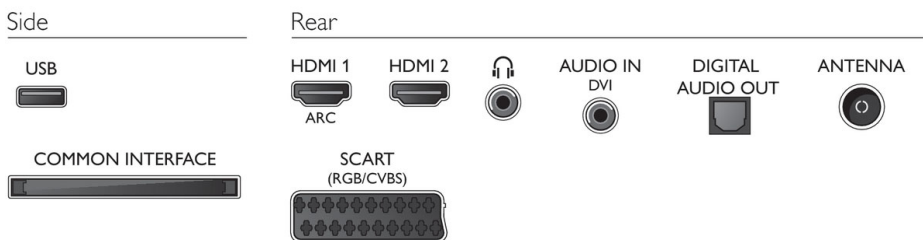

Multimedia Applications

- Video Playback Formats: Containers: AVI, MKV, H264/MPEG-4 AVC, MPEG-1, MPEG-2, MPEG-4, WMV9/VC1

- Subtitles Formats Support: .AAS, .SMI, .SRT, .SSA, .SUB, .TXT
- Music Playback Formats: AAC, AMR, LPCM, M4A, MP3, MPEG1 L1/2, WMA (v2 up to v9.2)
- Picture Playback Formats: JPEG, BMP, GIF, JPS, PNG, PNS

Supported Display Resolution

- Computer inputs: up to 1920x1080 @ 60Hz
- Video inputs: 24, 25, 30, 50, 60 Hz, up to 1920x1080p

Tuner/Reception/Transmission

- Digital TV: DVB-T/C
- MPEG Support: MPEG2, MPEG4
- Video Playback: NTSC, PAL, SECAM

Power

- Mains power: AC 220 - 240 V 50/60Hz
- Ambient temperature: 5 °C to 35 °C
- Eu Energy Label power: 48 W
- Annual energy consumption: 70 kWh
- Energy Label Class: A+
- Standby power consumption: < 0.3 W
- Off mode power consumption: < 0.3 W
- Power Saving Features: Auto switch-off timer, Eco mode, Picture mute (for radio)

Dimensions

- Box dimensions (W x H x D): 1035 x 706 x 133 mm
- Set dimensions (W x H x D): 904 x 523 x 88 mm
- Set dimensions with stand (W x H x D): 904 x 550 x 256 mm
- Product weight: 7.4 kg
- Product weight (+stand): 7.8 kg
- Weight incl. Packaging: 10.3 kg
- VESA wall mount compatible: 200 x 200 mm

Accessories

- Included accessories: Remote Control, Table top stand, Power cord, Quick start guide, Legal and safety brochure, Warranty Leaflet

Connections

Issue date 2020-05-12

Version: 2.3.1

12 NC: 8670 001 18507
EAN: 87 18863 00030 4

© 2020 Koninklijke Philips N.V.
All Rights reserved.

Specifications are subject to change without notice.
Trademarks are the property of Koninklijke Philips N.V.
or their respective owners.

www.philips.com

* Software upgrade required for Pause TV and USB recording. For more details about the software update, please visit www.philips.com/TV and click on support.

* USB recording for digital channels only, recordings may be limited by broadcast copy protection (CI+). Country and channel restrictions may apply.

* The TV supports DVB reception for 'Free to air' broadcast. Specific DVB operators may not be supported. An up to date list can be found in the FAQ section of the Philips support website. For some operators Conditional Access and subscription are required. Contact your operator for more information.

* Energy consumption in kWh per year, based on the power consumption of the television operating 4 hours per day for 365 days. The actual energy consumption will depend on how the television is used.

* EPG and actual visibility (up to 8 days) is country and operator dependent.

* (Philips) only compatible with specific Philips player device.