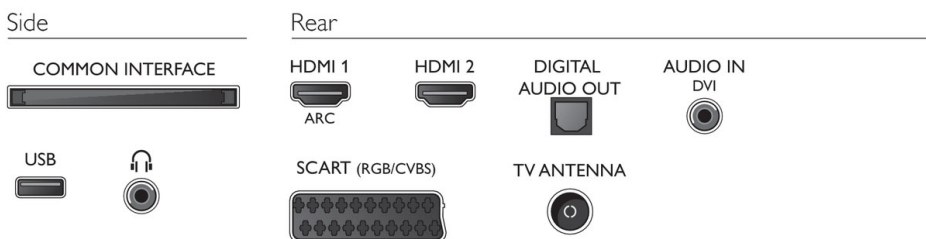

Multimedia Applications

- Video Playback Formats: Containers: AVI, MKV, H264/MPEG-4 AVC, MPEG-1, MPEG-2, MPEG-4, WMV9/VC1

- Subtitles Formats Support: .SML, .SRT, .SSA, .SUB, .TXT, .ASS
- Music Playback Formats: AAC, MP3, WAV, WMA (v2 up to v9.2)
- Picture Playback Formats: JPEG, BMP, GIF, PNG

Supported Display Resolution

- Computer inputs: up to 1920x1080 @ 60Hz
- Video inputs: 24, 25, 30, 50, 60 Hz, up to 1920x1080p

Tuner/Reception/Transmission

- Digital TV: DVB-T/C
- MPEG Support: MPEG2, MPEG4
- Video Playback: NTSC, PAL, SECAM

Power

- Mains power: AC 220 - 240 V 50/60Hz
- Ambient temperature: 5 °C to 35 °C
- Eu Energy Label power: 50 W
- Annual energy consumption: 73 kW · h
- Energy Label Class: A
- Standby power consumption: <0.3W
- Off mode power consumption: 0.5 W
- Power Saving Features: Auto switch-off timer, Eco mode, Picture mute (for radio)

Dimensions

- Box dimensions (W x H x D): 1020 x 653 x 160 mm
- Set dimensions (W x H x D): 918 x 531 x 79 mm
- Set dimensions with stand (W x H x D): 918 x 584 x 195 mm
- Product weight: 6.9 kg
- Product weight (+stand): 7 kg
- Weight incl. Packaging: 9.4 kg
- VESA wall mount compatible: 200 x 200 mm

Accessories

- Included accessories: Remote Control, 2 x AAA Batteries, Table top stand, Power cord, Quick start guide, Legal and safety brochure

Connections

Issue date 2020-05-13

Version: 5.1.1

12 NC: 8670 001 34997
EAN: 87 18863 00771 6

© 2020 Koninklijke Philips N.V.
All Rights reserved.

Specifications are subject to change without notice.
Trademarks are the property of Koninklijke Philips N.V.
or their respective owners.

www.philips.com

* EPG and actual visibility (up to 8 days) is country and operator dependent.

* Energy consumption in kWh per year, based on the power consumption of the television operating 4 hours per day for 365 days. The actual energy consumption will depend on how the television is used.

* The TV supports DVB reception for 'Free to air' broadcast. Specific DVB operators may not be supported. An up to date list can be found in the FAQ section of the Philips support website. For some operators Conditional Access and subscription are required. Contact your operator for more information.

* (Philips) only compatible with specific Philips player device.