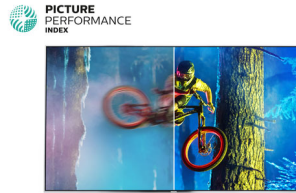

Picture Performance Index

Picture Performance Index combines Philips display technology and advanced picture processing engines to improve the elements of perception: sharpness, motion, contrast and color. No matter the source, you'll always enjoy razor sharp pictures with incredible

detail and depth, the deepest blacks, the brightest whites, and the most vivid, brilliant colors as well as natural, lifelike skin tones every time.

Two HDMI inputs with Easylink

Avoid cable clutter with a single HDMI cable to carry both picture and audio signals from your devices to your TV. HDMI uses uncompressed signals, ensuring the highest quality from source to screen. Together with Philips Easylink, you'll need only one remote control to perform most operations on your TV, DVD, Blu-ray, set top box or home theatre system.

USB (photos, music, video)

Share the fun. Connect your USB memory-stick, digital camera, mp3 player or other multimedia device to the USB port on your TV to enjoy photos, videos and music with the easy to use onscreen content browser.