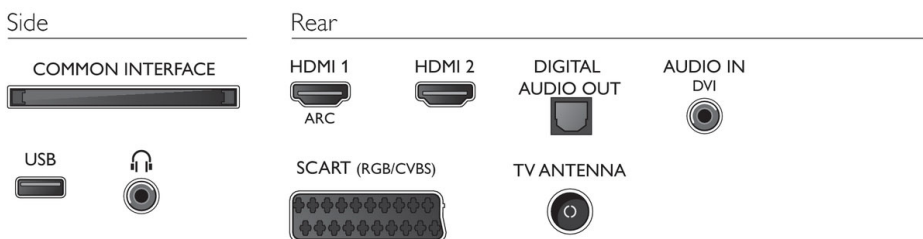

Multimedia Applications

- Video Playback Formats: Containers: AVI, MKV, H264/MPEG-4 AVC, MPEG-1, MPEG-2, MPEG-4, WMV9/VC1

- Subtitles Formats Support: .SML, .SRT, .SSA, .SUB, .TXT, .ASS
- Music Playback Formats: AAC, MP3, WAV, WMA (v2 up to v9.2)
- Picture Playback Formats: JPEG, BMP, GIF, PNG

Supported Display Resolution

- Computer inputs: up to 1920x1080 @ 60Hz
- Video inputs: 24, 25, 30, 50, 60 Hz, up to 1920x1080p

Tuner/Reception/Transmission

- Digital TV: DVB-T/C
- MPEG Support: MPEG2, MPEG4
- Video Playback: NTSC, PAL, SECAM

Power

- Mains power: AC 220 - 240 V 50/60Hz
- Ambient temperature: 5 °C to 35 °C
- Eu Energy Label power: 50 W
- Annual energy consumption: 73 kW h
- Energy Label Class: A
- Standby power consumption: <0.3W
- Off mode power consumption: 0.5
- Power Saving Features: Auto switch-off timer, Eco mode, Picture mute (for radio)

Dimensions

- Box dimensions (W x H x D): 1020 x 653 x 160 mm
- Set dimensions (W x H x D): 918 x 531 x 79 mm
- Set dimensions with stand (W x H x D): 918 x 584 x 195 mm
- Product weight: 6.9 kg
- Product weight (+stand): 7 kg
- Weight incl. Packaging: 8.3 kg
- VESA wall mount compatible: 200 x 200 mm

Accessories

- Included accessories: Remote Control, 2 x AAA Batteries, Table top stand, Power cord, Quick start guide, Legal and safety brochure

Connections

Issue date 2021-02-19

Version: 4.0.1

12 NC: 8670 001 36453
EAN: 87 18863 00869 0

© 2021 Koninklijke Philips N.V.
All Rights reserved.

Specifications are subject to change without notice.
Trademarks are the property of Koninklijke Philips N.V.
or their respective owners.

www.philips.com

* EPG and actual visibility (up to 8 days) is country and operator dependent.

* Energy consumption in kWh per year, based on the power consumption of the television operating 4 hours per day for 365 days. The actual energy consumption will depend on how the television is used.

* The TV supports DVB reception for 'Free to air' broadcast. Specific DVB operators may not be supported. An up to date list can be found in the FAQ section of the Philips support website. For some operators Conditional Access and subscription are required. Contact your operator for more information.

* (Philips) only compatible with specific Philips player device.