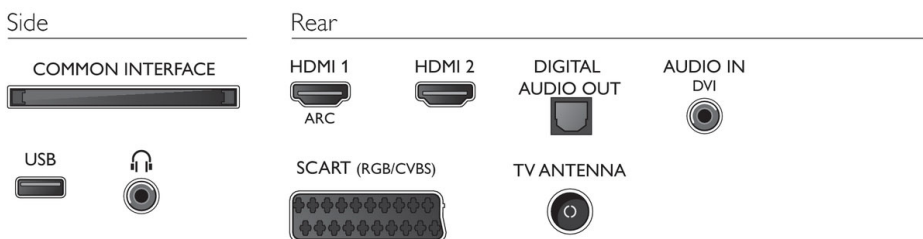

Multimedia Applications

- Video Playback Formats: Containers: AVI, MKV, H264/MPEG-4 AVC, MPEG-1, MPEG-2, MPEG-4, WMV9/VC1

- Subtitles Formats Support: .SML, .SRT, .SSA, .SUB, .TXT, .ASS
- Music Playback Formats: AAC, MP3, WAV, WMA (v2 up to v9.2)
- Picture Playback Formats: JPEG, BMP, GIF, PNG

Supported Display Resolution

- Computer inputs: up to 1920x1080 @ 60Hz
- Video inputs: 24, 25, 30, 50, 60 Hz, up to 1920x1080p

Tuner/Reception/Transmission

- Digital TV: DVB-T/C
- MPEG Support: MPEG2, MPEG4
- Video Playback: NTSC, PAL, SECAM

Power

- Mains power: AC 220 - 240 V 50/60Hz
- Ambient temperature: 5 °C to 35 °C
- Eu Energy Label power: 50 W
- Annual energy consumption: 73 kW h
- Energy Label Class: A
- Standby power consumption: <0.3W
- Off mode power consumption: 0.5 W
- Power Saving Features: Auto switch-off timer, Eco mode, Picture mute (for radio)

Dimensions

- Box dimensions (W x H x D): 1020 x 653 x 160 mm
- Set dimensions (W x H x D): 918 x 531 x 79 mm
- Set dimensions with stand (W x H x D): 918 x 584 x 195 mm
- Product weight: 6.9 kg
- Product weight (+stand): 7 kg
- Weight incl. Packaging: 8.3 kg
- VESA wall mount compatible: 200 x 200 mm

Accessories

- Included accessories: Remote Control, 2 x AAA Batteries, Table top stand, Power cord, Quick start guide, Legal and safety brochure

Connections

Issue date 2020-05-13

Version: 4.0.1

12 NC: 8670 001 36453
EAN: 87 18863 00869 0

© 2020 Koninklijke Philips N.V.
All Rights reserved.

Specifications are subject to change without notice.
Trademarks are the property of Koninklijke Philips N.V.
or their respective owners.

www.philips.com

* EPG and actual visibility (up to 8 days) is country and operator dependent.

* Energy consumption in kWh per year, based on the power consumption of the television operating 4 hours per day for 365 days. The actual energy consumption will depend on how the television is used.

* The TV supports DVB reception for 'Free to air' broadcast. Specific DVB operators may not be supported. An up to date list can be found in the FAQ section of the Philips support website. For some operators Conditional Access and subscription are required. Contact your operator for more information.

* (Philips) only compatible with specific Philips player device.