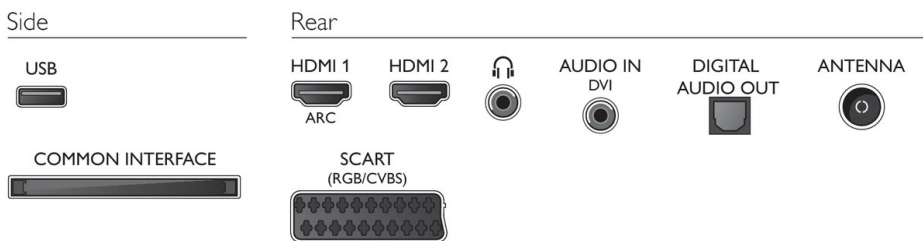

Multimedia Applications

- Video Playback Formats: Containers: AVI, MKV, H264/MPEG-4 AVC, MPEG-1, MPEG-2, MPEG-4, WMV9/VC1

- Subtitles Formats Support: .AAS, .SMI, .SRT, .SSA, .SUB, .TXT
- Music Playback Formats: AAC, AMR, LPCM, M4A, MP3, MPEG1 L1/2, WMA (v2 up to v9.2)
- Picture Playback Formats: JPEG, BMP, GIF, JPS, PNG, PNS

Supported Display Resolution

- Computer inputs: up to 1920x1080 @ 60Hz
- Video inputs: 24, 25, 30, 50, 60 Hz, up to 1920x1080p

Tuner/Reception/Transmission

- Digital TV: DVB-T/C
- MPEG Support: MPEG2, MPEG4
- Video Playback: NTSC, PAL, SECAM

Power

- Mains power: AC 220 - 240 V 50/60Hz
- Ambient temperature: 5 °C to 35 °C
- Eu Energy Label power: 47 W
- Annual energy consumption: 68 kWh
- Standby power consumption: < 0.3 W
- Power Saving Features: Auto switch-off timer, Eco mode, Picture mute (for radio)
- Off mode power consumption: < 0.3 W

Dimensions

- Box dimensions (W x H x D): 970 x 597 x 133 mm
- Set dimensions (W x H x D): 904 x 523 x 88 mm
- Set dimensions with stand (W x H x D): 904 x 571 x 243 mm
- Product weight: 7.7 kg
- Product weight (+stand): 9.9 kg
- Weight incl. Packaging: 11.3 kg
- VESA wall mount compatible: 200 x 200 mm

Accessories

- Included accessories: Remote Control, Table top stand, Power cord, Quick start guide, Legal and safety brochure, Warranty Leaflet

Connections

Issue date 2019-06-10

Version: 2.0.1

12 NC: 8670 001 13878
EAN: 87 12581 71835 0

© 2019 Koninklijke Philips N.V.
All Rights reserved.

Specifications are subject to change without notice.
Trademarks are the property of Koninklijke Philips N.V.
or their respective owners.

www.philips.com

- Software upgrade required for Pause TV and USB recording. For more details about the software update, please visit www.philips.com/TV and click on support.
- The TV supports DVB reception for 'Free to air' broadcast. Specific DVB operators may not be supported. An up to date list can be found in the FAQ section of the Philips support website. For some operators Conditional Access and subscription are required. Contact your operator for more information.
- Energy consumption in kWh per year, based on the power consumption of the television operating 4 hours per day for 365 days. The actual energy consumption will depend on how the television is used.
- EPG and actual visibility (up to 8 days) is country and operator dependent.
- (Philips) only compatible with specific Philips player device.