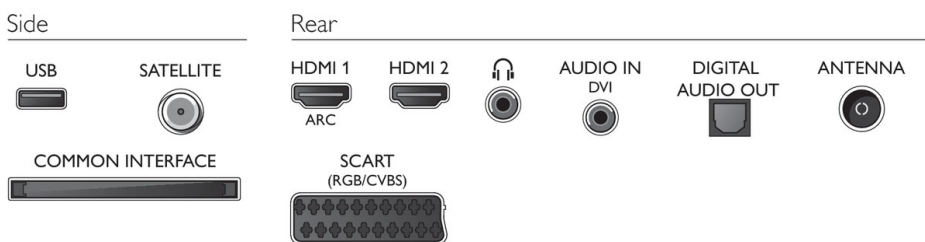

Multimedia Applications

- Video Playback Formats: Containers: AVI, MKV, H264/MPEG-4 AVC, MPEG-1, MPEG-2, MPEG-4, WMV9/VC1

- Subtitles Formats Support: .AAS, .SMI, .SRT, .SSA, .SUB, .TXT
- Music Playback Formats: AAC, AMR, LPCM, M4A, MP3, MPEG1 L1/2, WMA (v2 up to v9.2)
- Picture Playback Formats: JPEG, BMP, GIF, JPS, PNG, PNS

Supported Display Resolution

- Computer inputs: up to 1920x1080 @ 60Hz
- Video inputs: 24, 25, 30, 50, 60 Hz, up to 1920x1080p

Tuner/Reception/Transmission

- Digital TV: DVB-T/C/S/S2
- MPEG Support: MPEG2, MPEG4
- Video Playback: NTSC, PAL, SECAM

Power

- Mains power: AC 220 - 240 V 50/60Hz
- Ambient temperature: 5 °C to 35 °C
- Eu Energy Label power: 48 W
- Annual energy consumption: 70 kWh
- Energy Label Class: A+
- Standby power consumption: < 0.3 W
- Off mode power consumption: < 0.3 W
- Power Saving Features: Auto switch-off timer, Eco mode, Picture mute (for radio)

Dimensions

- Box dimensions (W x H x D): 1035 x 706 x 133 mm
- Set dimensions (W x H x D): 904 x 523 x 88 mm
- Set dimensions with stand (W x H x D): 904 x 550 x 256 mm
- Product weight: 7.4 kg
- Product weight (+stand): 7.8 kg
- Weight incl. Packaging: 10.3 kg
- VESA wall mount compatible: 200 x 200 mm

Accessories

- Included accessories: Remote Control, Table top stand, Power cord, Quick start guide, Legal and safety brochure, Warranty Leaflet

Connections

Issue date 2020-05-12

Version: 2.3.1

12 NC: 8670 001 18508
EAN: 87 18863 00031 1

© 2020 Koninklijke Philips N.V.
All Rights reserved.

Specifications are subject to change without notice.
Trademarks are the property of Koninklijke Philips N.V.
or their respective owners.

www.philips.com

* Software upgrade required for Pause TV and USB recording. For more details about the software update, please visit www.philips.com/TV and click on support.

* USB recording for digital channels only, recordings may be limited by broadcast copy protection (CI+). Country and channel restrictions may apply.

* The TV supports DVB reception for 'Free to air' broadcast. Specific DVB operators may not be supported. An up to date list can be found in the FAQ section of the Philips support website. For some operators Conditional Access and subscription are required. Contact your operator for more information.

* Energy consumption in kWh per year, based on the power consumption of the television operating 4 hours per day for 365 days. The actual energy consumption will depend on how the television is used.

* EPG and actual visibility (up to 8 days) is country and operator dependent.

* (Philips) only compatible with specific Philips player device.