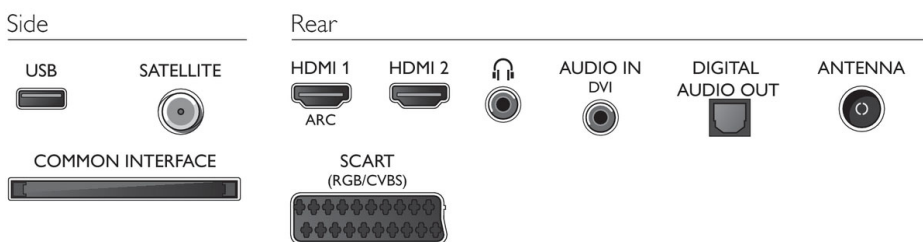

Multimedia Applications

- Video Playback Formats: Containers: AVI, MKV, H264/MPEG-4 AVC, MPEG-1, MPEG-2, MPEG-4, WMV9/VC1

- Subtitles Formats Support: .AAS, .SMI, .SRT, .SSA, .SUB, .TXT
- Music Playback Formats: AAC, AMR, LPCM, M4A, MP3, MPEG1 L1/2, WMA (v2 up to v9.2)
- Picture Playback Formats: JPEG, BMP, GIF, JPS, PNG, PNS

Supported Display Resolution

- Computer inputs: up to 1920x1080 @ 60Hz
- Video inputs: 24, 25, 30, 50, 60 Hz, up to 1920x1080p

Tuner/Reception/Transmission

- Digital TV: DVB-T/C/S/S2
- MPEG Support: MPEG2, MPEG4
- Video Playback: NTSC, PAL, SECAM

Power

- Mains power: AC 220 - 240 V 50/60Hz
- Ambient temperature: 5 °C to 35 °C
- Eu Energy Label power: 48 W
- Annual energy consumption: 70 kWh
- Energy Label Class: A+
- Standby power consumption: < 0.3 W
- Off mode power consumption: < 0.3
- Power Saving Features: Auto switch-off timer, Eco mode, Picture mute (for radio)

Dimensions

- Box dimensions (W x H x D): 1035 x 706 x 133 mm
- Set dimensions (W x H x D): 904 x 523 x 88 mm
- Set dimensions with stand (W x H x D): 904 x 550 x 256 mm
- Product weight: 7.4 kg
- Product weight (+stand): 7.8 kg
- Weight incl. Packaging: 10.3 kg
- VESA wall mount compatible: 200 x 200 mm

Accessories

- Included accessories: Remote Control, Table top stand, Power cord, Quick start guide, Legal and safety brochure, Warranty Leaflet

Connections

Issue date 2021-02-18

Version: 2.3.1

12 NC: 8670 001 18508
EAN: 87 18863 00031 1

© 2021 Koninklijke Philips N.V.
All Rights reserved.

Specifications are subject to change without notice.
Trademarks are the property of Koninklijke Philips N.V.
or their respective owners.

www.philips.com

* Software upgrade required for Pause TV and USB recording. For more details about the software update, please visit www.philips.com/TV and click on support.

* USB recording for digital channels only, recordings may be limited by broadcast copy protection (CI+). Country and channel restrictions may apply.

* The TV supports DVB reception for 'Free to air' broadcast. Specific DVB operators may not be supported. An up to date list can be found in the FAQ section of the Philips support website. For some operators Conditional Access and subscription are required. Contact your operator for more information.

* Energy consumption in kWh per year, based on the power consumption of the television operating 4 hours per day for 365 days. The actual energy consumption will depend on how the television is used.

* EPG and actual visibility (up to 8 days) is country and operator dependent.

* (Philips) only compatible with specific Philips player device.