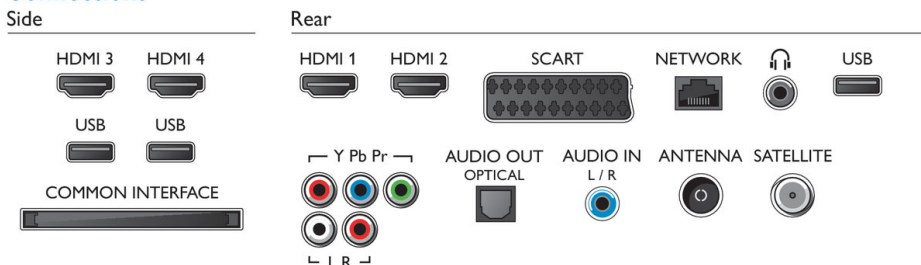

Multimedia Applications

- Video Playback Formats: Containers: AVI, MKV, H264/MPEG-4 AVC, MPEG-1, MPEG-2, MPEG-4, WMV9/VC1, 3GP
- Subtitles Formats Support: .AAS, .SMI, .SRT, .SSA, .SUB, .TXT, MKV/SRT
- Music Playback Formats: AAC, AMR, LPCM, M4A, MP3, MPEG1 L1/2, WMA (v2 up to v9.2)
- Picture Playback Formats: JPEG, BMP, GIF, JPS, PNG, PNS

Tuner/Reception/Transmission

- Digital TV: DVB-T/C/S/S2, Astra HD+ support
- MPEG Support: MPEG2, MPEG4
- Video Playback: NTSC, PAL, SECAM
- TV Program guide*: 8 day Electronic Program Guide

- Signal strength indication
- Teletext: 1000 page Hypertext

Power

- Mains power: AC 220 - 240 V 50/60Hz
- Ambient temperature: 5 °C to 35 °C
- Eu Energy Label power: 53 W
- Annual energy consumption: 73 kW h
- Energy Label Class: A+
- Standby power consumption: < 0.3 W
- Power Saving Features: Auto switch-off timer, Light sensor, Picture mute (for radio)

Dimensions

- Box dimensions (W x H x D): 1060 x 753 x 132 mm
- Set dimensions (W x H x D): 950 x 552 x 33 mm
- Set dimensions with stand (W x H x D): 950 x 626 x 193 mm
- Product weight: 12 kg
- Product weight (+stand): 14.3 kg
- Weight incl. Packaging: 18 kg
- VESA wall mount compatible: 400 x 400 mm

Accessories

- Included accessories: 4x Passive 3D Glasses, Remote Control, 2 x AA Batteries, Tabletop swivel stand, Power cord, Quick start guide, Legal and safety brochure
- Optional accessories: Philips TV camera PTA317, 3D glasses PTA417, 3D glasses Game kit PTA436

Connections

Issue date 2019-06-13

Version: 7.0.2

12 NC: 8670 001 10316
EAN: 87 12581 70580 0

© 2019 Koninklijke Philips N.V.
All Rights reserved.

Specifications are subject to change without notice.
Trademarks are the property of Koninklijke Philips N.V.
or their respective owners.

www.philips.com

* MyRemote app and related functionalities varies per TV model and country, as well as smart device model and OS. For more detail, please visit: www.philips.com/TV.

* For smart TV app, visit www.philips.com/TV to discover the services offering in your country

* Cloud TV offering depends on country availability and regulations

* Compatibility depends on Wifi Miracast certification & Android 4.2 or later. For more details please refer to your device documentation.

* Philips TV camera (PTA317) is sold separately.

* The TV supports DVB reception for 'Free to air' broadcast. Specific DVB operators may not be supported. An up to date list can be found in the FAQ section of the Philips support website. For some operators Conditional Access and subscription are required. Contact your operator for more information.

* Energy consumption in kWh per year, based on the power consumption of the television operating 4 hours per day for 365 days. The actual energy consumption will depend on how the television is used.

* EPG and actual visibility (up to 8 days) is country and operator dependent.

* (Philips) only compatible with specific Philips player device.