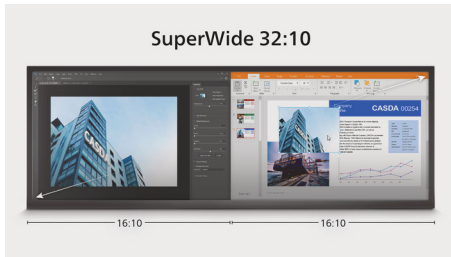

Philips Brilliance
32:10 SuperWide curved
LCD display

P Line

43 (43.4" / 110.2 cm diag.)
3840 x 1200

Brilliance

439P9H

Wide open possibilities

with two high-performance monitors in one

Philips 43" curved 32:10 SuperWide display is like two full-size high-performance monitors in-one. Productivity enhancing features like USB-C and pop-up webcam with Windows Hello deliver performance and convenience you expect.

Optimal Connectivity

- Built in USB-C docking station
- Built-in KVM switch to easily switch between sources

Designed for the way you work

- Securely sign in with pop-up webcam with Windows Hello™
- DisplayHDR 400 for more lifelike and outstanding visuals
- Less eye fatigue with Flicker-free technology
- LowBlue Mode for easy on-the-eyes productivity
- Tilt, swivel and height-adjust for an ideal viewing position

PHILIPS

32:10 SuperWide curved LCD display
P Line 43 (43.4" / 110.2 cm diag.), 3840 x 1200

439P9H/00

Highlights

32:10 SuperWide

32:10 SuperWide 43" screen, with 3840 x 1200 resolution, is designed to replace multiscreen setups for massive wide view. It's like having two 16:10 displays side-by-side. SuperWide monitors offer screen area of dual monitors without the complicated setup.