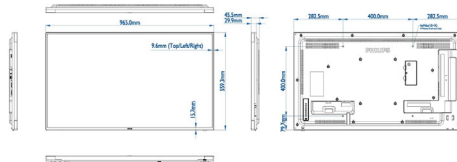

Dimensions

- Bezel width: 9.6 mm (T/L/R), 15.7 mm (B)
- Set dimensions (W x H x D): 965.0 x 559.3 x 45.5 mm
- Set dimensions in inch (W x H x D): 37.99 x 22.02 x 1.79 inch
- VESA Mount: 400 x 400mm, M6
- Product weight: 10.41 kg
- Product weight (lb): 22.95 lb

Operating conditions

- Temperature range (operation): 5 ~ 40 °C
- Temperature range (storage): -10 ~ 50 °C
- MTBF: 50,000 hour(s)
- Altitude: 0 ~ 3000 m
- Humidity range (operation)[RH]: 10 ~ 90% (without condensation)
- Humidity range (storage) [RH]: 0 ~ 100% (without condensation)

Power

- Consumption (On mode): 120W(max)
- Mains power: AC (100 ~ 240 V) , 2.5A
- Standby power consumption: <0.5 W
- Consumption (Typical): 65 W

Sound

- Built-in speakers: 2 x 10W RMS

Accessories

- Included accessories: AC Power Cord, RS232 cable, Remote Control, Batteries for remote control, Quick start guide
- Included Accessories: Edge Alignment Kit (1)-2pcs, Edge Alignment Kit (2)-1pcs, M3 screw (x1), RS232 daisy-chain cable, SD card cover (x1),

- Thumb Screw (x8)
- Stand: BM05922 (Universal Stand-L)(Option)

Miscellaneous

- Warranty: 3 year warranty
- On-Screen Display Languages: English, French, German, Italian, Polish, Russian, Spanish, Turkish, Simplified Chinese, Traditional Chinese, Arabic, Japanese
- Regulatory approvals: CB, CE, EAC, FCC, Class A, PSB, UL/cUL, EMF, EnergyStar 8.0

Issue date 2020-11-04

Version: 5.0.1

12 NC: 8670 001 57444
EAN: 87 12581 75590 4

© 2020 Koninklijke Philips N.V.
All Rights reserved.

Specifications are subject to change without notice.
Trademarks are the property of Koninklijke Philips N.V.
or their respective owners.

www.philips.com