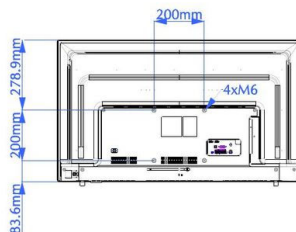

Dimensions

- Set dimensions (W x H x D): 970 x 563 x 78/84 mm
- Set dimensions with stand (W x H x D): 970 x 581 x 212 mm
- Product weight: 7.2 kg
- Product weight (+stand): 7.3 kg
- VESA wall mount compatible: 200 x 200 mm, M6