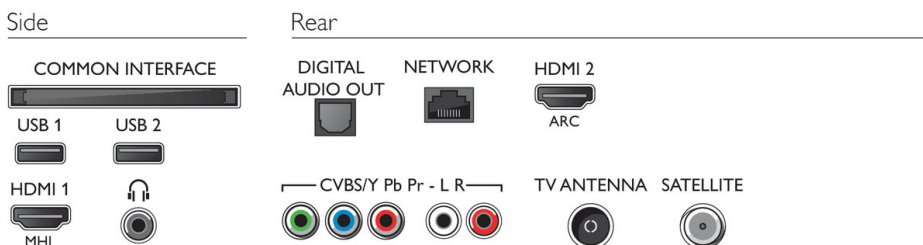

Dimensions

- TV stand width distance: 307.08 mm
- Box dimensions (W x H x D): 1070 x 685 x 160 mm
- Set dimensions (W x H x D): 968.18 x 575.9 x 79.5 mm
- Set dimensions with stand (W x H x D): 968.18 x 627.4 x 241 mm
- Product weight: 8.89 kg
- Product weight (+stand): 11.02 kg
- Weight incl. Packaging: 13.8 kg
- VESA wall mount compatible: 200 x 200 mm

Accessories

- Included accessories: Remote Control, 2 x AAA Batteries, Table top stand, Power cord, Quick start guide, Legal and safety brochure

Smart TV Features

- Ease of Installation: Auto detect Philips devices, Device connection wizard, Network installation wizard, Settings assistant wizard
- Ease of Use: One-stop smart menu button, Onscreen usermanual
- Firmware upgradeable: Firmware auto upgrade wizard, Firmware upgradeable via USB, Online firmware upgrade
- Interactive TV: HbbTV
- Philips TV Remote app*: Apps, Channels, Control, NowOnTV, TV Guide, Video On Demand
- Program: Pause TV, USB recording*
- Screen Format Adjustments: Basic - Fill Screen, Fit to screen, Zoom, stretch
- SmartTV apps*: Online video stores, Open internet browser, Social TV, TV on demand, Youtube
- User Interaction: SimplyShare

Connections

Issue date 2020-05-09

Version: 14.6.1

12 NC: 8670 001 39132
EAN: 87 18863 01005 1

© 2020 Koninklijke Philips N.V.
All Rights reserved.

Specifications are subject to change without notice.
Trademarks are the property of Koninklijke Philips N.V.
or their respective owners.

www.philips.com

* EPG and actual visibility (up to 8 days) is country and operator dependent.

* Energy consumption in kWh per year, based on the power consumption of the television operating 4 hours per day for 365 days. The actual energy consumption will depend on how the television is used.

* The TV supports DVB reception for 'Free to air' broadcast. Specific DVB operators may not be supported. An up to date list can be found in the FAQ section of the Philips support website. For some operators Conditional Access and subscription are required. Contact your operator for more information.

* (Philips) only compatible with specific Philips player device.