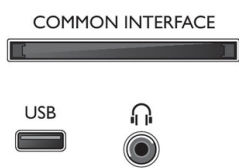

- Video Playback Formats: Containers: AVI, MKV, H264/MPEG-4 AVC, MPEG-1, MPEG-2, MPEG-4, WMV9/VC1, HEVC (H.265)
- Subtitles Formats Support: .SMI, .SRT, .SSA, .SUB, .TXT, .ASS
- Music Playback Formats: AAC, MP3, WAV, WMA

- (v2 up to v9.2)
- Picture Playback Formats: JPEG, BMP, GIF, PNG

Supported Display Resolution

- Computer inputs: up to 1920x1080 @ 60Hz
- Video inputs: up to 1920x1080p

Tuner/Reception/Transmission

- Digital TV: DVB-T/T2/C
- MPEG Support: MPEG2, MPEG4
- Video Playback: NTSC, PAL, SECAM

Power

- Mains power: AC 220 - 240 +/- 10%
- Standby power consumption: <0.3W
- Off mode power consumption: N/A W
- Ambient temperature: 5 °C to 35 °C
- Power Saving Features: Auto switch-off timer, Eco mode, Picture mute (for radio)
- Energy Label Class: A+
- Eu Energy Label power: 47 W
- Annual energy consumption: 69 kWh
- Mercury content: 0 mg
- Presence of lead: Yes*

Dimensions

- Box dimensions (W x H x D): 1070 x 680 x 140 mm
- Set dimensions (W x H x D): 970.6 x 563.0 x 80.5 mm
- Set dimensions with stand (W x H x D): 970.6 x 585.0 x 218.1 mm
- TV stand width distance: 768.6 mm
- Product weight: 7.1 kg
- Product weight (+stand): 7.2 kg
- Weight incl. Packaging: 9.5 kg
- VESA wall mount compatible: 200 x 100 mm

Color & Finishing

- TV Front: Black High Gloss

Accessories

- Included accessories: Remote Control, 2 x AAA Batteries, Power cord, Quick start guide, Legal and safety brochure, Table top stand

Connections

Side