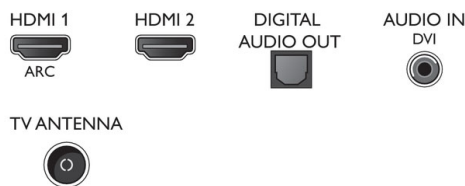

Rear

Issue date 2020-07-07

Version: 8.1.1

12 NC: 8670 001 51288
EAN: 87 18863 01469 1

© 2020 Koninklijke Philips N.V.
All Rights reserved.

Specifications are subject to change without notice.
Trademarks are the property of Koninklijke Philips N.V.
or their respective owners.

www.philips.com

* EPG and actual visibility (up to 8 days) is country and operator dependent.

* Energy consumption in kWh per year, based on the power consumption of the television operating 4 hours per day for 365 days. The actual energy consumption will depend on how the television is used.

* The TV supports DVB reception for 'Free to air' broadcast. Specific DVB operators may not be supported. An up to date list can be found in the FAQ section of the Philips support website. For some operators Conditional Access and subscription are required. Contact your operator for more information.

* (Philips) only compatible with specific Philips player device.

* This television contains lead only in certain parts or components where no technology alternatives exist in accordance with existing exemption clauses under the RoHS Directive.