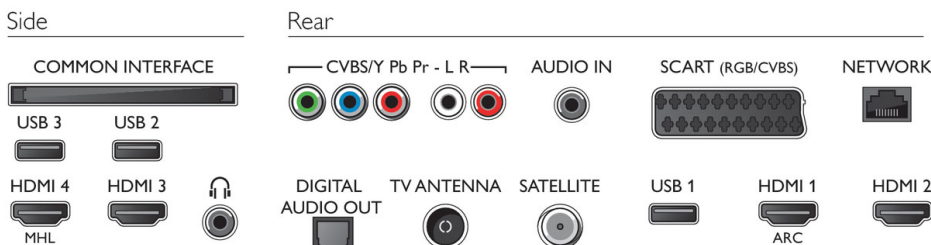

Dimensions

- Box dimensions (W x H x D): 1054 x 669 x 133 mm
- TV stand width distance: 600 mm
- Set dimensions (W x H x D): 968 x 576 x 77 mm
- Set dimensions with stand (W x H x D):

- 968 x 623 x 202 mm
- Product weight: 9.3 kg
- Product weight (+stand): 9.7 kg
- Weight incl. Packaging: 12.3 kg
- VESA wall mount compatible: 200 x 200 mm

Accessories

- Included accessories: Remote Control, 2 x AA Batteries, Power cord, Quick start guide, Legal and safety brochure, Table top stand

Connections

Issue date 2022-06-03

Version: 13.0.1

12 NC: 8670 001 36407
EAN: 87 18863 00851 5