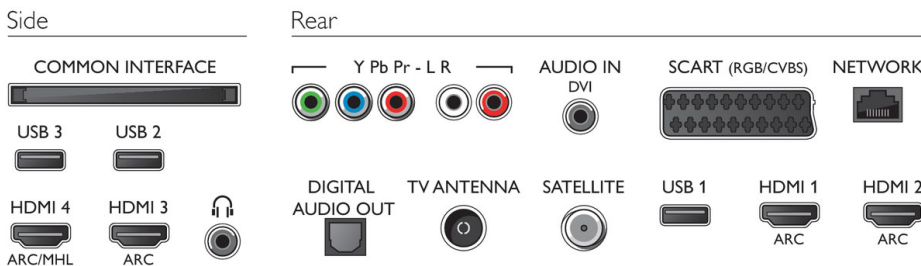

Dimensions

- Box dimensions (W x H x D): 1054 x 669 x 133 mm
- TV stand width distance: 968.04 mm
- Set dimensions (W x H x D): 968 x 573 x 77 mm
- Set dimensions with stand (W x H x D): 968 x 622 x 201 mm
- Product weight: 9.9 kg
- Product weight (+stand): 10.4 kg
- Weight incl. Packaging: 13 kg
- VESA wall mount compatible: 200 x 200 mm

Accessories

- Included accessories: Remote Control, 2 x AA Batteries, Table top stand, Power cord, Quick start guide, Legal and safety brochure

Connections

Issue date 2022-06-03

Version: 13.2.1

12 NC: 8670 001 35007
EAN: 87 18863 00780 8