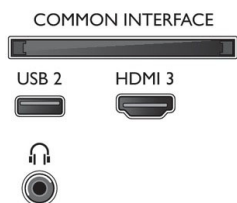

Dimensions

- Box dimensions (W x H x D): 1070.0 x 680.0 x 140.0 mm

- Set dimensions (W x H x D): 972.7 x 567.9 x 80.5 mm
- Set dimensions with stand (W x H x D): 972.7 x 586.6 x 222.3 mm
- Stand dimensions (W x H x D): 788.6 x 18.7 x 222.3 mm
- Product weight: 8.0 kg
- Product weight (+stand): 8.1 kg
- Weight incl. Packaging: 11.3 kg
- VESA wall mount compatible: 200 x 200 mm

Accessories

- Included accessories: Remote Control, 2 x AAA Batteries, Power cord, Quick start guide, Legal and safety brochure, Table top stand

Color & Finishing

- TV Front: Light Silver

Connections

Side

Rear