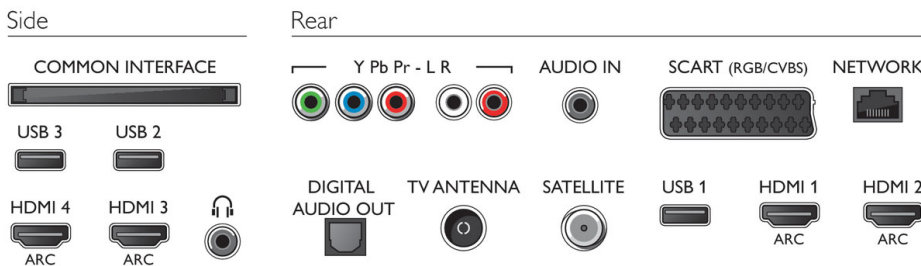

Connections

Issue date 2019-06-17

Version: 10.4.1

12 NC: 8670 001 28796
EAN: 87 18863 00608 5

© 2019 Koninklijke Philips N.V.
All Rights reserved.

Specifications are subject to change without notice. Trademarks are the property of Koninklijke Philips N.V. or their respective owners.

www.philips.com

* Parents should monitor their children during 3D viewing and ensure they do not experience any discomfort as mentioned above. Watching 3D is not recommended for children under 6 years of age as their visual system is not fully developed yet.

* EPG and actual visibility (up to 8 days) is country and operator dependent.

* Android App offerings vary per country. For more details please visit your local Google Play Store.

* Energy consumption in kWh per year, based on the power consumption of the television operating 4 hours per day for 365 days. The actual energy consumption will depend on how the television is used.

* Cloud Gaming offering depends on game providers.

* The TV supports DVB reception for 'Free to air' broadcast. Specific DVB operators may not be supported. An up to date list can be found in the FAQ section of the Philips support website. For some operators Conditional Access and subscription are required. Contact your operator for more information.

* (Philips) only compatible with specific Philips player device.

* Google Cast functionality is subject to Google Cast Ready apps and devices. For more details please visit Google Cast product page.

* Philips TV Remote app and related functionalities vary per TV model, operator, and country, as well as smart device model and OS. For more details please visit: www.philips.com/TVRemoteapp.

* Smart TV app offerings vary per TV model and country. For more details please visit: www.philips.com/smarttv.

* USB recording for digital channels only, recordings may be limited by broadcast copy protection (CI+). Country and channel restrictions may apply.