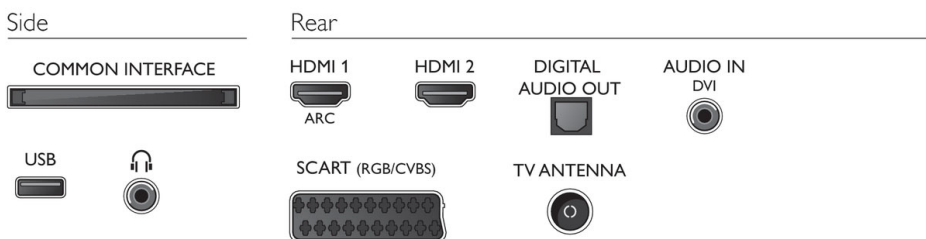

Multimedia Applications

- Video Playback Formats: Containers: AVI, MKV, H264/MPEG-4 AVC, MPEG-1, MPEG-2, MPEG-4, WMV9/VC1

- Subtitles Formats Support: .SML, .SRT, .SSA, .SUB, .TXT, .ASS
- Music Playback Formats: AAC, MP3, WAV, WMA (v2 up to v9.2)
- Picture Playback Formats: JPEG, BMP, GIF, PNG

Supported Display Resolution

- Computer inputs: up to 1920x1080 @ 60Hz
- Video inputs: 24, 25, 30, 50, 60 Hz, up to 1920x1080p

Tuner/Reception/Transmission

- Digital TV: DVB-T/C
- MPEG Support: MPEG2, MPEG4
- Video Playback: NTSC, PAL, SECAM

Power

- Mains power: AC 220 - 240 V 50/60Hz
- Ambient temperature: 5 °C to 35 °C
- Eu Energy Label power: 56 W
- Annual energy consumption: 82 kW · h
- Energy Label Class: A+
- Standby power consumption: <0.3W
- Off mode power consumption: 0.5 W
- Power Saving Features: Auto switch-off timer, Eco mode, Picture mute (for radio)

Dimensions

- Box dimensions (W x H x D): 1160 x 715 x 131 mm
- Set dimensions (W x H x D): 1082 x 637 x 78 mm
- Set dimensions with stand (W x H x D): 1082 x 676 x 231 mm
- Product weight: 12.4 kg
- Product weight (+stand): 12.6 kg
- Weight incl. Packaging: 15.5 kg
- VESA wall mount compatible: 200 x 200 mm

Accessories

- Included accessories: Remote Control, 2 x AAA Batteries, Table top stand, Power cord, Quick start guide, Legal and safety brochure

Connections

Issue date 2020-05-13

Version: 4.0.1

12 NC: 8670 001 34998
EAN: 87 18863 00772 3

© 2020 Koninklijke Philips N.V.
All Rights reserved.

Specifications are subject to change without notice.
Trademarks are the property of Koninklijke Philips N.V.
or their respective owners.

www.philips.com

* EPG and actual visibility (up to 8 days) is country and operator dependent.

* Energy consumption in kWh per year, based on the power consumption of the television operating 4 hours per day for 365 days. The actual energy consumption will depend on how the television is used.

* The TV supports DVB reception for 'Free to air' broadcast. Specific DVB operators may not be supported. An up to date list can be found in the FAQ section of the Philips support website. For some operators Conditional Access and subscription are required. Contact your operator for more information.

* (Philips) only compatible with specific Philips player device.