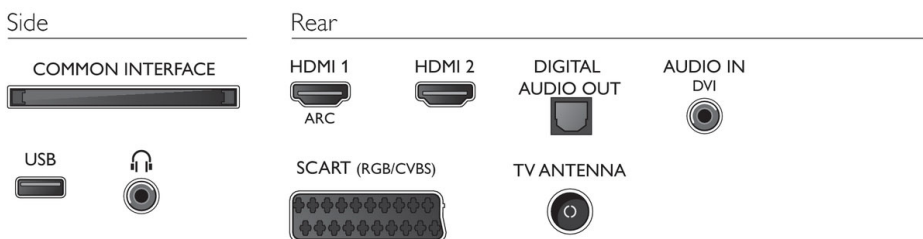

Multimedia Applications

- Video Playback Formats: Containers: AVI, MKV, H264/MPEG-4 AVC, MPEG-1, MPEG-2, MPEG-4, WMV9/VC1

- Subtitles Formats Support: .SML, .SRT, .SSA, .SUB, .TXT, .ASS
- Music Playback Formats: AAC, MP3, WAV, WMA (v2 up to v9.2)
- Picture Playback Formats: JPEG, BMP, GIF, PNG

Supported Display Resolution

- Computer inputs: up to 1920x1080 @ 60Hz
- Video inputs: 24, 25, 30, 50, 60 Hz, up to 1920x1080p

Tuner/Reception/Transmission

- Digital TV: DVB-T/C
- MPEG Support: MPEG2, MPEG4
- Video Playback: NTSC, PAL, SECAM

Power

- Mains power: AC 220 - 240 V 50/60Hz
- Ambient temperature: 5 °C to 35 °C
- Eu Energy Label power: 56 W
- Annual energy consumption: 82 kW · h
- Energy Label Class: A+
- Standby power consumption: <0.3W
- Off mode power consumption: 0.5
- Power Saving Features: Auto switch-off timer, Eco mode, Picture mute (for radio)

Dimensions

- Box dimensions (W x H x D): 1160 x 715 x 131 mm
- Set dimensions (W x H x D): 1082 x 637 x 78 mm
- Set dimensions with stand (W x H x D): 1082 x 676 x 231 mm
- Product weight: 12.4 kg
- Product weight (+stand): 12.6 kg
- Weight incl. Packaging: 15.5 kg
- VESA wall mount compatible: 200 x 200 mm

Accessories

- Included accessories: Remote Control, 2 x AAA Batteries, Table top stand, Power cord, Quick start guide, Legal and safety brochure

Connections

Issue date 2021-02-19

Version: 4.0.1

12 NC: 8670 001 34998
EAN: 87 18863 00772 3

© 2021 Koninklijke Philips N.V.
All Rights reserved.

Specifications are subject to change without notice.
Trademarks are the property of Koninklijke Philips N.V.
or their respective owners.

www.philips.com

* EPG and actual visibility (up to 8 days) is country and operator dependent.

* Energy consumption in kWh per year, based on the power consumption of the television operating 4 hours per day for 365 days. The actual energy consumption will depend on how the television is used.

* The TV supports DVB reception for 'Free to air' broadcast. Specific DVB operators may not be supported. An up to date list can be found in the FAQ section of the Philips support website. For some operators Conditional Access and subscription are required. Contact your operator for more information.

* (Philips) only compatible with specific Philips player device.