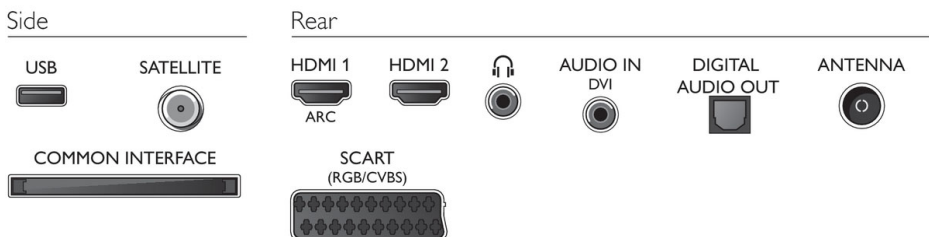

Accessories

- Included accessories: Remote Control, Table top stand, Power cord, Quick start guide, Legal and safety brochure, Warranty Leaflet

Connections

Issue date 2021-02-18

Version: 4.0.1

12 NC: 8670 001 11448
EAN: 87 12581 71016 3