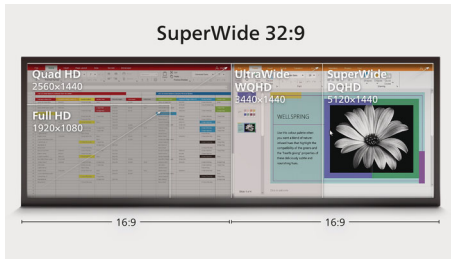

32:9 SuperWide curved LCD display
P Line 49 (48.8" / 124 cm diag.), 5120 x 1440 (Dual QHD)

498P9Z/00

Highlights

32:9 SuperWide

32:9 SuperWide 49" screen, with 5120 x 1440 resolution, is designed to replace multiscreen setups for massive wide view. It's like having two 27" 16:9 Quad HD displays side-by-side. SuperWide monitors offer screen area of dual monitors without the complicated setup.