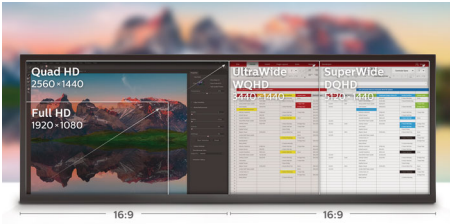

reddot award 2018
winner

PHILIPS

32:9 SuperWide curved LCD display
P Line 49 (48.8" / 124 cm diag.), 5120 x 1440 (Dual QHD)

499P9H/00

Highlights

32:9 SuperWide

32:9 SuperWide 49" screen, with 5120 x 1440 resolution, is designed to replace multiscreen setups for massive wide view. It's like having two 27" 16:9 Quad HD displays side-by-side. SuperWide monitors offer screen area of dual monitors without the complicated setup.