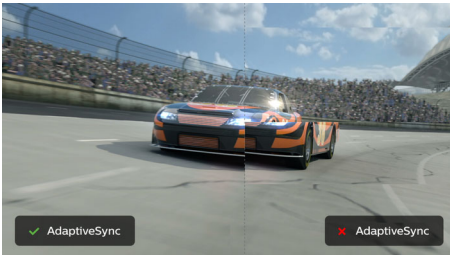

Adaptive-Sync technology

Gaming shouldn't be a choice between choppy gameplay or broken frames. Get fluid, artifact-free performance at virtually any framerate with Adaptive-Sync technology, smooth quick refresh and ultra-fast response time.