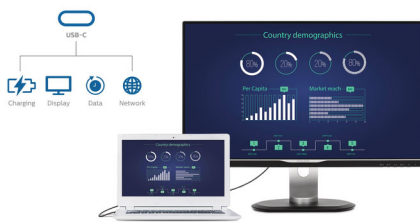

Built in USB-C docking station

This Philips display features a built-in USB type-C docking station with power delivery. Its slim,

reversible USB-C connector allows for easy, one-cable docking. Simplify by connecting all your peripherals like keyboard, mouse and your RJ-45 Ethernet cable to the monitor's docking station. Simply connect your notebook and this monitor with a single USB-C cable to watch high-resolution video and transfer super-speed data, while powering up and re-charging your notebook at the same time.