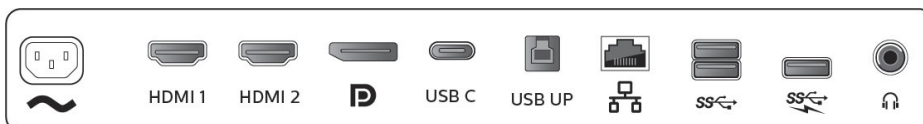

Cabinet

- Front bezel: Black
- Rear cover: Black
- Foot: Black
- Finish: Texture

What's in the box?

- Monitor with stand
- Cables: HDMI cable, DP cable, USB-A to B cable, USB-C to C cable, USB-C to A cable, Power cable
- User Documentation