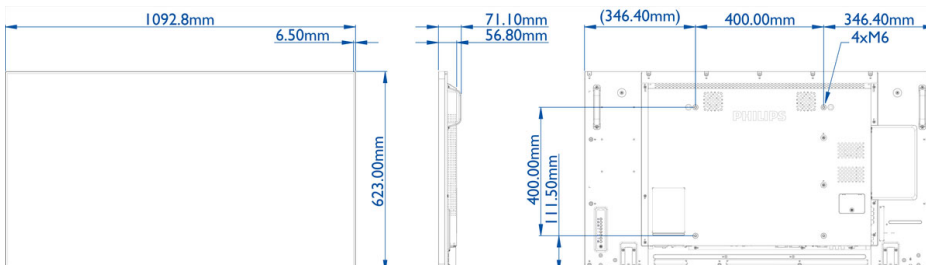

Specifications

Picture/Display

- Diagonal screen size: 48.5 inch / 123.2 cm
- Panel resolution: 1920x1080p
- Optimum resolution: 1920 x 1080 @ 60Hz
- Brightness: 500 cd/m²
- Contrast ratio (typical): 1300:1
- Dynamic contrast ratio: 500:000:1
- Aspect ratio: 16:9
- Response time (typical): 8 ms
- Pixel pitch: 0.55926 x 0.55926 mm
- Display colors: 1.07 billion
- Viewing angle (H / V): 178 / 178 degree
- Operating system: Android 5.1.1

Supported Display Resolution

Computer formats

Resolution	Refresh rate
1024 x 768	60, 75Hz
1280 x 1024	60Hz
1280 x 768	60Hz
1280 x 800	60Hz
1360 x 768	60Hz
1600 x 1200	60Hz
1920 x 1080	60Hz
640 x 480	60, 72, 75Hz
720 x 400	70Hz
800 x 600	60, 75Hz

Video formats

Resolution	Refresh rate
1080i	25, 30Hz
1080p	50, 60Hz
480i	30Hz
480p	60Hz
576i	25Hz
576p	50Hz
720p	50, 60Hz

Dimensions

- Set dimensions (W x H x D):

- 1092.8 x 623.0 x 56.8 mm
- Set dimensions in inch (W x H x D): 43.0 x 24.5 x 2.3 inch
- Bezel width: 6.5 mm
- Product weight (lb): 41.9 lb
- Product weight: 19.0 kg
- VESA Mount: 400 x 400 mm, M6