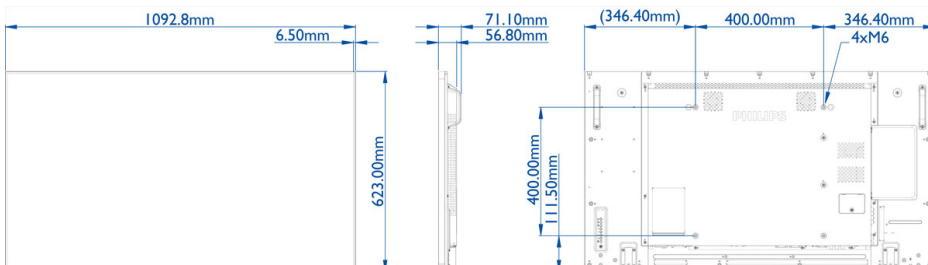

Power

- Standby power consumption: <0.5 W
- Mains power: 100 ~ 240 VAC, 50 ~ 60 Hz
- Consumption (Typical): 95 W
- Consumption (Max): 240 W

Operating conditions

- Temperature range (operation): 0 ~ 40 °C
- Temperature range (storage): -20 ~ 60 °C
- Relative humidity: 20 ~ 80 %
- Altitude: 0 ~ 3000 m
- MTBF: 60,000 hour(s)

Sound

- Built-in speakers: 2 x 10W RMS

Accessories

- Included accessories: Remote Control, Batteries for remote control, Quick start guide, AC Power Cord, RS232 cable
- Included Accessories: Edge Alignment Kit (1)-2pcs, Edge Alignment Kit (2)-1pcs, Logo guide, Philips logo (x1), Thumbscrew (8pcs), RS232 daisy-chain cable
- Stand: BM04642/00(optional)

Multimedia Applications

- USB Playback Audio: AAC, M4A, MP3, WMA, MP1, MP2
- USB Playback Picture: BMP, GIF, JPEG, JPG, PNG
- USB Playback Video: MKV, MP4, MPG, TS, VOB,

- 3GP, AVI, DAT, FLV, MOV, WEBM

Miscellaneous

- On-Screen Display Languages: English, French, German, Spanish, Polish, Turkish, Russian, Italian, Simplified Chinese, Traditional Chinese, Arabic, Japanese, Danish, Dutch, Finnish, Norwegian, Portuguese, Swedish
- Regulatory approvals: CE, CCC, CB, CECP, BSMI, EAC, EnergyStar 7.0, UL/cUL, VCCI, EMF, PSB, FCC, Class A, PSE
- Warranty: 3 year warranty

Internal Player

- CPU: Octacore Cortex A53 1.5GHz
- GPU: PowerVR SGX6110
- Memory: 2GB DDR3
- Storage: 16GB EMMC

Issue date 2020-12-07

Version: 10.1.1

12 NC: 8670 001 41456
EAN: 87 12581 74221 8

© 2020 Koninklijke Philips N.V.
All Rights reserved.

Specifications are subject to change without notice.
Trademarks are the property of Koninklijke Philips N.V.
or their respective owners.

www.philips.com