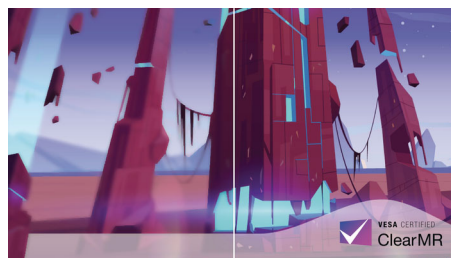

VESA ClearMR 13000

Previously, methods to test blur on screen were measured through MRPT. VESA Certified ClearMR acts as an alternative to

MRPT and is designed to reflect the true nature of blur through digital high-speed camera testing. For monitors that are sent in and certified through VESA Certified ClearMR, you can rest assured that you will have an accurate assessment of the monitor's blur quality. Each certification is defined through a CMR range; with this monitor being ClearMR 13000 classified, it has one of the highest classifications of image quality, meaning less overall blur.