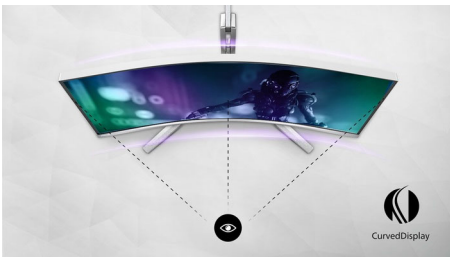

EVNIA

PHILIPS

QD OLED gaming monitor
Evnia 8000 49 (48.9" / 124.3 cm diag.), 5120 x 1440 (Dual QHD)

49M2C8900/00

Highlights

QD OLED technology

QD-OLED represents a hybrid approach that marries the OLED panels and quantum dot technology. By combining what's best of both, QD-OLED guarantees high contrast, deep blacks, and unlimited viewing angles, with the higher peak brightness and more vibrant colors.

Curved display design

Desktop monitors offer a personal user experience, which suits a curve design very well. The curved screen provides a pleasant yet subtle immersion effect, which focuses on you at the center of your desk.