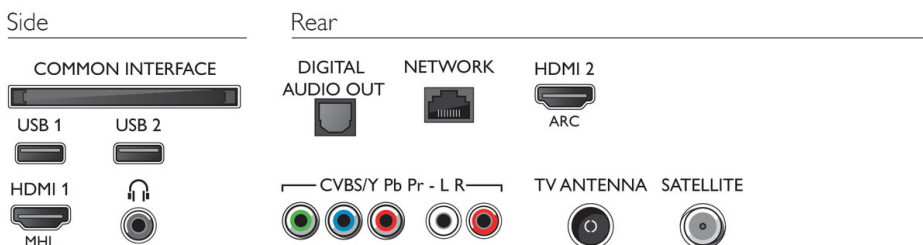

Dimensions

- TV stand width distance: 631.36 mm
- Box dimensions (W x H x D): 1200 x 740 x 160 mm
- Set dimensions (W x H x D): 1099.18 x 645.4 x 79 mm
- Set dimensions with stand (W x H x D): 1099.18 x 695.93 x 258.91 mm
- Product weight: 11.12 kg
- Product weight (+stand): 13.7 kg
- Weight incl. Packaging: 16.9 kg
- VESA wall mount compatible: 400 x 200 mm

Accessories

- Included accessories: Remote Control, Table top stand, Power cord, Quick start guide, Legal and safety brochure, 2 x AAA Batteries

Smart TV Features

- Ease of Installation: Auto detect Philips devices, Device connection wizard, Network installation wizard, Settings assistant wizard
- Ease of Use: One-stop smart menu button, Onscreen usermanual
- Firmware upgradeable: Firmware auto upgrade wizard, Firmware upgradeable via USB, Online firmware upgrade
- Interactive TV: HbbTV
- Philips TV Remote app*: Apps, Channels, Control, NowOnTV, TV Guide, Video On Demand
- Program: Pause TV, USB recording*
- Screen Format Adjustments: Basic - Fill Screen, Fit to screen, Zoom, stretch
- SmartTV apps*: Online video stores, Open internet browser, Social TV, TV on demand, Youtube
- User Interaction: SimplyShare

Connections

Issue date 2020-05-09

Version: 13.3.1

12 NC: 8670 001 39133
EAN: 87 18863 01006 8

© 2020 Koninklijke Philips N.V.
All Rights reserved.

Specifications are subject to change without notice.
Trademarks are the property of Koninklijke Philips N.V.
or their respective owners.

www.philips.com

* EPG and actual visibility (up to 8 days) is country and operator dependent.

* Energy consumption in kWh per year, based on the power consumption of the television operating 4 hours per day for 365 days. The actual energy consumption will depend on how the television is used.

* The TV supports DVB reception for 'Free to air' broadcast. Specific DVB operators may not be supported. An up to date list can be found in the FAQ section of the Philips support website. For some operators Conditional Access and subscription are required. Contact your operator for more information.

* (Philips) only compatible with specific Philips player device.