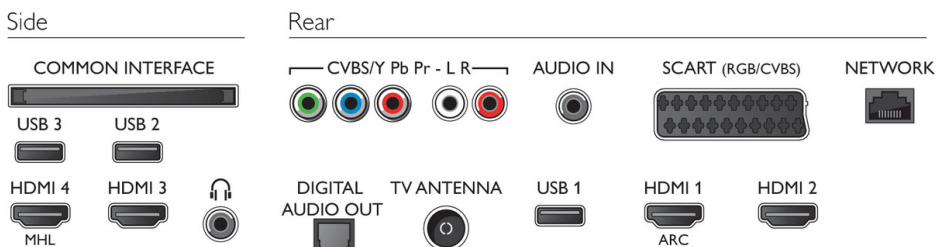

Dimensions

- Box dimensions (W x H x D): 1200 x 747 x 160 mm
- Set dimensions (W x H x D): 1099 x 645 x 79 mm
- Set dimensions with stand (W x H x D): 1099 x 700 x 211 mm
- Product weight: 11 kg
- Product weight (+stand): 11.5 kg
- Weight incl. Packaging: 14.9 kg
- VESA wall mount compatible: 400 x 200 mm

Accessories

- Included accessories: Remote Control, 2 x AA Batteries, Power cord, Quick start guide, Legal and safety brochure, Table top stand

Connections

Issue date 2019-06-10

Version: 9.0.1

12 NC: 8670 001 36635
EAN: 87 18863 00882 9