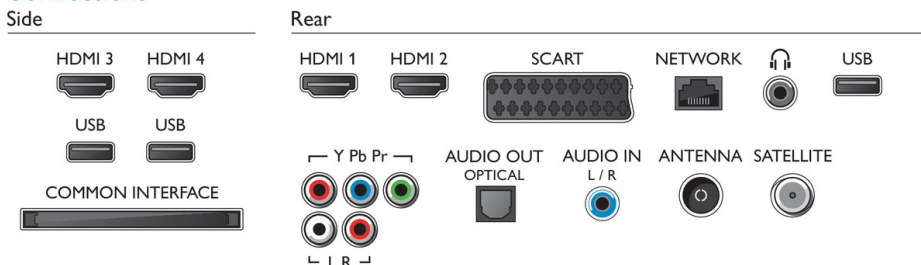

Multimedia Applications

- Video Playback Formats: Containers: AVI, MKV, H264/MPEG-4 AVC, MPEG-1, MPEG-2, MPEG-4, WMV9/VC1, 3GP
- Subtitles Formats Support: .AAS, .SMI, .SRT, .SSA, .SUB, .TXT, MKV/SRT
- Music Playback Formats: AAC, AMR, LPCM, M4A, MP3, MPEG1 L1/2, WMA (v2 up to v9.2)
- Picture Playback Formats: JPEG, BMP, GIF, JPS, PNG, PNS

Tuner/Reception/Transmission

- Digital TV: DVB-T/C/S/S2, Astra HD+ support
- MPEG Support: MPEG2, MPEG4
- Video Playback: NTSC, PAL, SECAM
- TV Program guide*: 8 day Electronic Program Guide

- Signal strength indication
- Teletext: 1000 page Hypertext

Power

- Mains power: AC 220 - 240 V 50/60Hz
- Ambient temperature: 5 °C to 35 °C
- Eu Energy Label power: 69 W
- Annual energy consumption: 96 kW h
- Energy Label Class: A+
- Standby power consumption: < 0.3 W
- Power Saving Features: Auto switch-off timer, Light sensor, Picture mute (for radio)

Dimensions

- Box dimensions (W x H x D): 1194 x 838 x 132 mm
- Set dimensions (W x H x D): 1092 x 632 x 35 mm
- Set dimensions with stand (W x H x D): 1092 x 706 x 210 mm
- Product weight: 17.8 kg
- Product weight (+stand): 21.2 kg
- Weight incl. Packaging: 25.2 kg
- VESA wall mount compatible: 400 x 400 mm

Accessories

- Included accessories: 4x Passive 3D Glasses, Remote Control, 2 x AA Batteries, Tabletop swivel stand, Power cord, Quick start guide, Legal and safety brochure
- Optional accessories: Philips TV camera PTA317, 3D glasses PTA417, 3D glasses Game kit PTA436

Connections

Issue date 2019-06-13

Version: 6.1.2

12 NC: 8670 001 10323
EAN: 87 12581 70583 1

© 2019 Koninklijke Philips N.V.
All Rights reserved.

Specifications are subject to change without notice.
Trademarks are the property of Koninklijke Philips N.V.
or their respective owners.

www.philips.com

* MyRemote app and related functionalities varies per TV model and country, as well as smart device model and OS. For more detail, please visit: www.philips.com/TV.

* For smart TV app, visit www.philips.com/TV to discover the services offering in your country

* Cloud TV offering depends on country availability and regulations

* USB recording for digital channels only, recordings may be limited by broadcast copy protection (CI+). Country and channel restrictions may apply.

* Philips TV camera (PTA317) is sold separately.

* Parents should monitor their children during 3D viewing and ensure they do not experience any discomfort as mentioned above. Watching 3D is not recommended for children under 6 years of age as their visual system is not fully developed yet.

* The TV supports DVB reception for 'Free to air' broadcast. Specific DVB operators may not be supported. An up to date list can be found in the FAQ section of the Philips support website. For some operators Conditional Access and subscription are required. Contact your operator for more information.

* Energy consumption in kWh per year, based on the power consumption of the television operating 4 hours per day for 365 days. The actual energy consumption will depend on how the television is used.

* EPG and actual visibility (up to 8 days) is country and operator dependent.

* (Philips) only compatible with specific Philips player device.