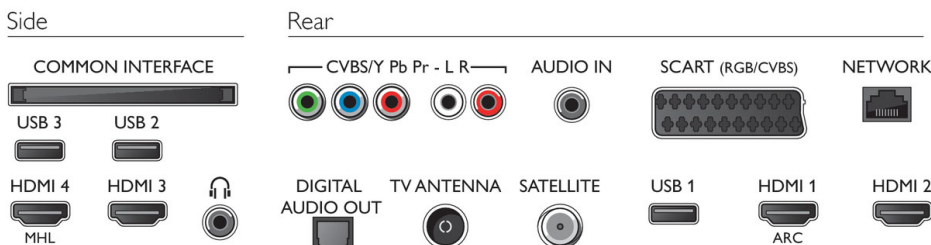

Supported Display Resolution

- Computer inputs on HDMI1/2: up to FHD 1920x1080 @60Hz, up to 4K UHD 3840x2160 @30Hz
- Computer inputs on HDMI3/4: up to 4K UHD 3840x2160 @60Hz
- Video inputs on HDMI1/2: up to 4K UHD 3840x2160 @30Hz, up to FHD 1920x1080 @ 60Hz
- Video inputs on HDMI3/4: up to 4K UHD 3840x2160 @60Hz

Tuner/Reception/Transmission

- HEVC support
- Digital TV: DVB-T/T2/T2-HD/C/S/S2
- MPEG Support: MPEG2, MPEG4
- Video Playback: NTSC, PAL, SECAM
- TV Program guide*: 8 day Electronic Program Guide
- Signal strength indication
- Teletext: 1000 page Hypertext

Power

- Mains power: AC 220 - 240 V 50/60Hz
- Presence of lead: Yes*
- Mercury content: 0 mg
- Ambient temperature: 5 °C to 35 °C
- Eu Energy Label power: 66 W
- Annual energy consumption: 96 kWh
- Energy Label Class: A+
- Standby power consumption: <0.3W
- Off mode power consumption: 0.3
- Power Saving Features: Auto switch-off timer, Picture mute (for radio)

Dimensions

- Box dimensions (W x H x D): 1200 x 747 x 160 mm
- TV stand width distance: 799.2 mm
- Set dimensions (W x H x D): 1099 x 645 x 79 mm
- Set dimensions with stand (W x H x D):

- 1099 x 700 x 211 mm
- Product weight: 11 kg
- Product weight (+stand): 11.5 kg
- Weight incl. Packaging: 14.9 kg
- Wall mount compatible: 400 x 200 mm

Accessories

- Included accessories: Remote Control, 2 x AA Batteries, Power cord, Quick start guide, Legal and safety brochure, Table top stand

Connections

Issue date 2022-07-14

Version: 14.0.1

12 NC: 8670 001 36414
EAN: 87 18863 00857 7

© 2022 Koninklijke Philips N.V.
All Rights reserved.

Specifications are subject to change without notice.
Trademarks are the property of Koninklijke Philips N.V.
or their respective owners.

www.philips.com

* EPG and actual visibility (up to 8 days) is country and operator dependent.

* Energy consumption in kWh per year, based on the power consumption of the television operating 4 hours per day for 365 days. The actual energy consumption will depend on how the television is used.

* The TV supports DVB reception for 'Free to air' broadcast. Specific DVB operators may not be supported. An up to date list can be found in the FAQ section of the Philips support website. For some operators Conditional Access and subscription are required. Contact your operator for more information.

* (Philips) only compatible with specific Philips player device.

* Philips TV Remote app and related functionalities vary per TV model, operator, and country, as well as smart device model and OS. For more details please visit: www.philips.com/TVRemoteapp.

* Smart TV app offerings vary per TV model and country. For more details please visit: www.philips.com/smarttv.

* USB recording for digital channels only, recordings may be limited by broadcast copy protection (CI+). Country and channel restrictions may apply.

* Compatibility depends on Wifi Miracast certification & Android 4.2 or later. For more details please refer to your device documentation.