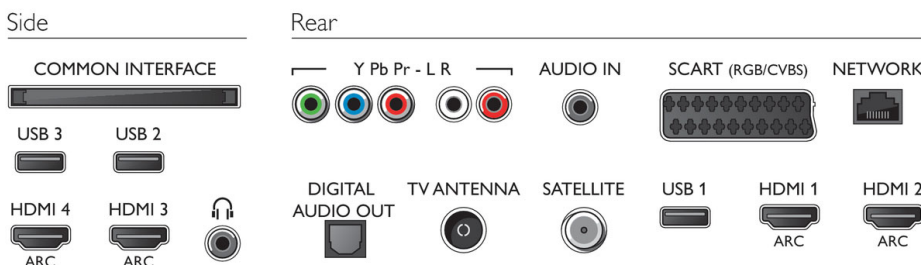

Connections

Issue date 2021-02-18

Version: 5.1.1

12 NC: 8670 001 23882
EAN: 87 18863 00326 8

© 2021 Koninklijke Philips N.V.
All Rights reserved.

Specifications are subject to change without notice. Trademarks are the property of Koninklijke Philips N.V. or their respective owners.

www.philips.com

* Parents should monitor their children during 3D viewing and ensure they do not experience any discomfort as mentioned above. Watching 3D is not recommended for children under 6 years of age as their visual system is not fully developed yet.
* EPG and actual visibility (up to 8 days) is country and operator dependent.
* Android App offerings vary per country. For more details please visit your local Google Play Store.
* Energy consumption in kWh per year, based on the power consumption of the television operating 4 hours per day for 365 days. The actual energy consumption will depend on how the television is used.
* Cloud Gaming offering depends on game providers.
* The TV supports DVB reception for 'Free to air' broadcast. Specific DVB operators may not be supported. An up to date list can be found in the FAQ section of the Philips support website. For some operators Conditional Access and subscription are required. Contact your operator for more information.
* (Philips) only compatible with specific Philips player device.
* Google Cast functionality is subject to Google Cast Ready apps and devices. For more details please visit Google Cast product page.
* Philips TV Remote app and related functionalities vary per TV model, operator, and country, as well as smart device model and OS. For more details please visit: www.philips.com/TVRemoteapp.
* Smart TV app offerings vary per TV model and country. For more details please visit: www.philips.com/smarttv.
* USB recording for digital channels only, recordings may be limited by broadcast copy protection (CI+). Country and channel restrictions may apply.