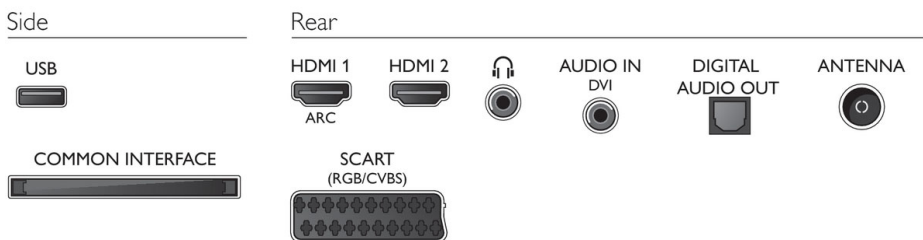

Multimedia Applications

- Video Playback Formats: Containers: AVI, MKV, H264/MPEG-4 AVC, MPEG-1, MPEG-2, MPEG-4, WMV9/VC1

- Subtitles Formats Support: .AAS, .SMI, .SRT, .SSA, .SUB, .TXT
- Music Playback Formats: AAC, AMR, LPCM, M4A, MP3, MPEG1 L1/2, WMA (v2 up to v9.2)
- Picture Playback Formats: JPEG, BMP, GIF, JPS, PNG, PNS

Supported Display Resolution

- Computer inputs: up to 1920x1080 @ 60Hz
- Video inputs: 24, 25, 30, 50, 60 Hz, up to 1920x1080p

Tuner/Reception/Transmission

- Digital TV: DVB-T/C
- MPEG Support: MPEG2, MPEG4
- Video Playback: NTSC, PAL, SECAM

Power

- Mains power: AC 220 - 240 V 50/60Hz
- Ambient temperature: 5 °C to 35 °C
- Eu Energy Label power: 65 W
- Annual energy consumption: 95 kW h
- Energy Label Class: A+
- Standby power consumption: < 0.3 W
- Off mode power consumption: < 0.3 W
- Power Saving Features: Auto switch-off timer, Eco mode, Picture mute (for radio)

Dimensions

- Box dimensions (W x H x D): 1310 x 795 x 133 mm
- Set dimensions (W x H x D): 1124 x 658 x 88 mm
- Set dimensions with stand (W x H x D): 1124 x 684 x 256 mm
- Product weight: 12.4 kg
- Product weight (+stand): 13 kg
- Weight incl. Packaging: 18.5 kg
- VESA wall mount compatible: 400 x 200 mm

Accessories

- Included accessories: Remote Control, Table top stand, Power cord, Quick start guide, Legal and safety brochure, Warranty Leaflet

Connections

Issue date 2019-06-10

Version: 2.3.1

12 NC: 8670 001 18514
EAN: 87 18863 00036 6

© 2019 Koninklijke Philips N.V.
All Rights reserved.

Specifications are subject to change without notice.
Trademarks are the property of Koninklijke Philips N.V.
or their respective owners.

www.philips.com

* Software upgrade required for Pause TV and USB recording. For more details about the software update, please visit www.philips.com/TV and click on support.

* The TV supports DVB reception for 'Free to air' broadcast. Specific DVB operators may not be supported. An up to date list can be found in the FAQ section of the Philips support website. For some operators Conditional Access and subscription are required. Contact your operator for more information.

* Energy consumption in kWh per year, based on the power consumption of the television operating 4 hours per day for 365 days. The actual energy consumption will depend on how the television is used.

* (Philips) only compatible with specific Philips player device.

* EPG and actual visibility (up to 8 days) is country and operator dependent.