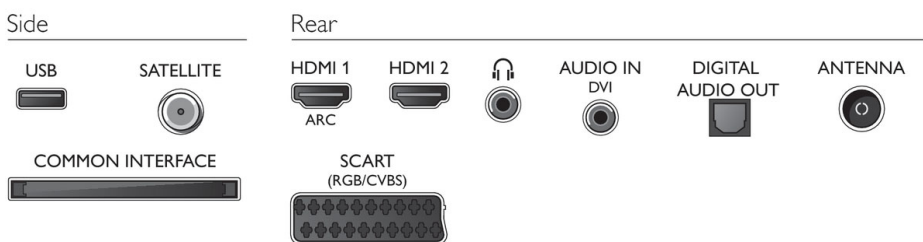

Multimedia Applications

- Video Playback Formats: Containers: AVI, MKV, H264/MPEG-4 AVC, MPEG-1, MPEG-2, MPEG-4, WMV9/VC1

- Subtitles Formats Support: .AAS, .SMI, .SRT, .SSA, .SUB, .TXT
- Music Playback Formats: AAC, AMR, LPCM, M4A, MP3, MPEG1 L1/2, WMA (v2 up to v9.2)
- Picture Playback Formats: JPEG, BMP, GIF, JPS, PNG, PNS

Supported Display Resolution

- Computer inputs: up to 1920x1080 @ 60Hz
- Video inputs: 24, 25, 30, 50, 60 Hz, up to 1920x1080p

Tuner/Reception/Transmission

- Digital TV: DVB-T/C/S/S2
- MPEG Support: MPEG2, MPEG4
- Video Playback: NTSC, PAL, SECAM

Power

- Mains power: AC 220 - 240 V 50/60Hz
- Ambient temperature: 5 °C to 35 °C
- Eu Energy Label power: 65 W
- Annual energy consumption: 95 kW·h
- Energy Label Class: A+
- Standby power consumption: < 0.3 W
- Off mode power consumption: < 0.3
- Power Saving Features: Auto switch-off timer, Eco mode, Picture mute (for radio)

Dimensions

- Box dimensions (W x H x D): 1310 x 795 x 133 mm
- Set dimensions (W x H x D): 1124 x 658 x 88 mm
- Set dimensions with stand (W x H x D): 1124 x 684 x 256 mm
- Product weight: 12.4 kg
- Product weight (+stand): 13 kg
- Weight incl. Packaging: 18.5 kg
- VESA wall mount compatible: 400 x 200 mm

Accessories

- Included accessories: Remote Control, Table top stand, Power cord, Quick start guide, Legal and safety brochure, Warranty Leaflet

Connections

Issue date 2021-02-18

Version: 2.3.1

12 NC: 8670 001 18515
EAN: 87 18863 00037 3

© 2021 Koninklijke Philips N.V.
All Rights reserved.

Specifications are subject to change without notice.
Trademarks are the property of Koninklijke Philips N.V.
or their respective owners.

www.philips.com

* Software upgrade required for Pause TV and USB recording. For more details about the software update, please visit www.philips.com/TV and click on support.

* The TV supports DVB reception for 'Free to air' broadcast. Specific DVB operators may not be supported. An up to date list can be found in the FAQ section of the Philips support website. For some operators Conditional Access and subscription are required. Contact your operator for more information.

* Energy consumption in kWh per year, based on the power consumption of the television operating 4 hours per day for 365 days. The actual energy consumption will depend on how the television is used.

* (Philips) only compatible with specific Philips player device.

* EPG and actual visibility (up to 8 days) is country and operator dependent.