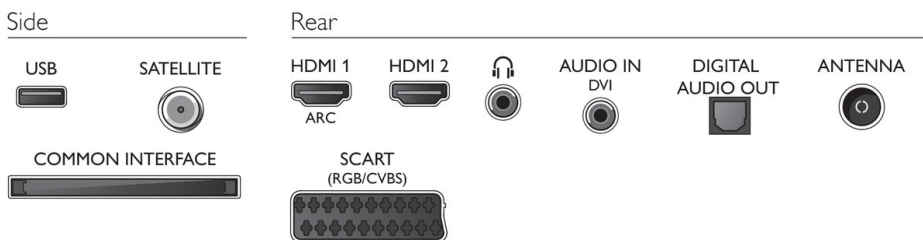

Multimedia Applications

- Video Playback Formats: Containers: AVI, MKV, H264/MPEG-4 AVC, MPEG-1, MPEG-2, MPEG-4, WMV9/VC1

- Subtitles Formats Support: .AAS, .SMI, .SRT, .SSA, .SUB, .TXT
- Music Playback Formats: AAC, AMR, LPCM, M4A, MP3, MPEG1 L1/2, WMA (v2 up to v9.2)
- Picture Playback Formats: JPEG, BMP, GIF, JPS, PNG, PNS

Supported Display Resolution

- Computer inputs: up to 1920x1080 @ 60Hz
- Video inputs: 24, 25, 30, 50, 60 Hz, up to 1920x1080p

Tuner/Reception/Transmission

- Digital TV: DVB-T/C/S/S2
- MPEG Support: MPEG2, MPEG4
- Video Playback: NTSC, PAL, SECAM

Power

- Mains power: AC 220 - 240 V 50/60Hz
- Ambient temperature: 5 °C to 35 °C
- Eu Energy Label power: 65 W
- Annual energy consumption: 95 kW·h
- Energy Label Class: A+
- Standby power consumption: < 0.3 W
- Off mode power consumption: < 0.3 W
- Power Saving Features: Auto switch-off timer, Eco mode, Picture mute (for radio)

Dimensions

- Box dimensions (W x H x D): 1310 x 795 x 133 mm
- Set dimensions (W x H x D): 1124 x 658 x 88 mm
- Set dimensions with stand (W x H x D): 1124 x 684 x 256 mm
- Product weight: 12.4 kg
- Product weight (+stand): 13 kg
- Weight incl. Packaging: 18.5 kg
- VESA wall mount compatible: 400 x 200 mm

Accessories

- Included accessories: Remote Control, Table top stand, Power cord, Quick start guide, Legal and safety brochure, Warranty Leaflet

Connections

Issue date 2020-05-12

Version: 2.3.1

12 NC: 8670 001 18515
EAN: 87 18863 00037 3

© 2020 Koninklijke Philips N.V.
All Rights reserved.

Specifications are subject to change without notice.
Trademarks are the property of Koninklijke Philips N.V.
or their respective owners.

www.philips.com

* Software upgrade required for Pause TV and USB recording. For more details about the software update, please visit www.philips.com/TV and click on support.

* The TV supports DVB reception for 'Free to air' broadcast. Specific DVB operators may not be supported. An up to date list can be found in the FAQ section of the Philips support website. For some operators Conditional Access and subscription are required. Contact your operator for more information.

* Energy consumption in kWh per year, based on the power consumption of the television operating 4 hours per day for 365 days. The actual energy consumption will depend on how the television is used.

* (Philips) only compatible with specific Philips player device.

* EPG and actual visibility (up to 8 days) is country and operator dependent.