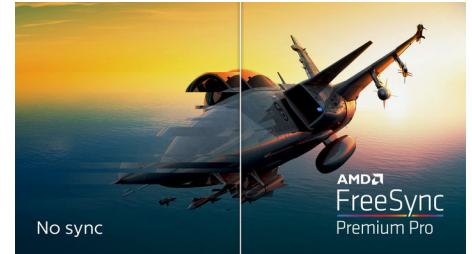

AMD FreeSync™ Premium Pro

Gaming shouldn't be a choice between choppy gameplay or broken frames. AMD FreeSync™ Premium Pro provides the true HDR gaming experience: a combination of smooth gaming at peak performance, and exceptional high dynamic range visuals while still maintaining low latency.