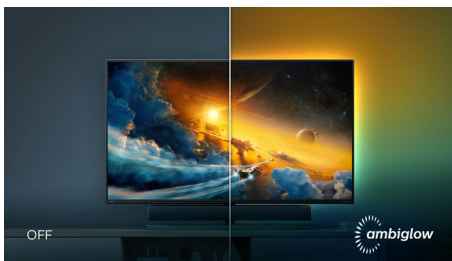

4K HDR display with Ambiglow
Momentum 55" (139.7 cm), 3840 x 2160 (4K UHD)

Highlights

Sound by Bowers & Wilkins

Six sound modes to optimize your gaming, viewing or listening experience. Sport & Racing: Create a realistic, being-there experience when enjoying sports or racing games. RPG and Adventure: Immerse yourself in spacious and atmospheric sound. Shooting and Action: Experience punchy, impactful sound for maximum excitement and realism. Movie Watching: Enhance movie soundtracks for an immersive, cinematic listening experience. Music: True Sound by Bowers & Wilkins, delivering the performance as the artist intended. Personal: Access the EQ menu to adjust the sound to your specific requirements.

Kvadrat speaker fabric

Sound this perfect should be heard with no obstructions. The soundbar on this Philips display is covered with a premium speaker fabric created by high-end manufacturer Kvadrat. This beautiful wool-blend material is acoustically transparent, allowing every scintillating detail to flow freely from the speaker into the room.

Ambiglow technology

Ambiglow adds a new dimension to your viewing experience. The innovative Ambiglow technology enhances the content on the screen by creating a halo of light from the monitor. Its fast processor analyses the incoming image content and continuously adapts the color and brightness of the emitted light to match the image. Especially suited for watching movies, sports or playing games, Philips Ambiglow offers you a unique and immersive viewing experience.

SmartImage HDR

Select one of SmartImage HDR modes to best suit your needs. HDR Game: Optimize for playing video games. With brighter white and darker black, the gaming scene is vivid and revealing more details, easily spot enemies hiding in the dark corner and shadows. HDR Movie: Ideal for watching HDR movie. Deliver better contrast and brightness for more realistic and immerse viewing experience. HDR Photo: Enhance red, green, and blue for lively visuals. DisplayHDR: VESA DisplayHDR certified*. Personal: Customize settings in picture menu. *Please refer to specification for HDR grade.