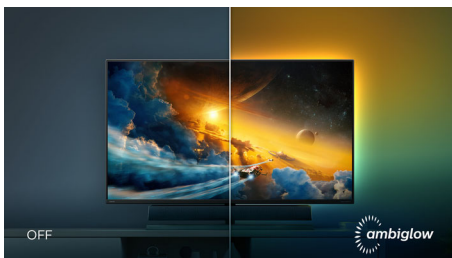

4K HDR display with Ambiglow
Momentum 55" (139.7 cm), 3840 x 2160 (4K UHD)

558M1RY/00

Highlights

Sound by Bowers & Wilkins

Six sound modes to optimize your gaming, viewing or listening experience. Sport & Racing: Create a realistic, being-there experience when enjoying sports or racing games. RPG and Adventure: Immerse yourself in spacious and atmospheric sound. Shooting and Action: Experience punchy, impactful sound for maximum excitement and realism. Movie Watching: Enhance movie soundtracks for an immersive, cinematic listening experience. Music: True Sound by Bowers & Wilkins, delivering the performance as the artist intended. Personal: Access the EQ menu to adjust the sound to your specific requirements.

Kvadrat speaker fabric

Sound this perfect should be heard with no obstructions. The soundbar on this Philips display is covered with a premium speaker fabric created by high-end manufacturer Kvadrat. This beautiful wool-blend material is acoustically transparent, allowing every scintillating detail to flow freely from the speaker into the room.

Ambiglow technology

Ambiglow adds a new dimension to your viewing experience. The innovative Ambiglow technology enhances the content on the screen by creating a halo of light from the monitor. Its fast processor analyses the incoming image content and continuously adapts the color and brightness of the emitted

light to match the image. Especially suited for watching movies, sports or playing games, Philips Ambiglow offers you a unique and immersive viewing experience.