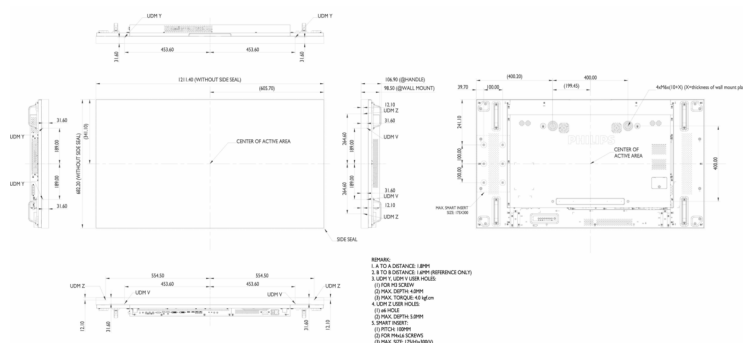

Dimensions

- Bezel thickness: 1.8 mm (A-A)
- Bezel width: 0.9mm (Even Bezel)
- Set dimensions (W x H x D): 1211.4 x 682.2 x 98.5 mm
- Set dimensions in inch (W x H x D): 47.69 x 26.86 x 3.88 inch
- Product weight: 24.35 kg
- VESA Mount: 400 x 400 mm

Operating conditions

- Temperature range (operation): 0 ~ 40 °C
- Temperature range (storage): -20 ~ 60 °C
- Altitude: 0 ~ 3000 m
- Relative humidity: 20 ~ 80 %
- MTBF: 50,000 hour(s)

Power

- Consumption (On mode): 133W
- Standby power consumption: <0.5W
- Energy Label Class: G

Sound

- Built-in speakers: 2 x 10W (RMS)

Accessories

- Included accessories: Remote Control, Batteries for remote control, AC Power Cord, RS232 cable, Quick start guide, Edge alignment pins, Edge

- alignment plates
- Optional accessories: Edge finishing kit, HDBaseT OPS Receiver (CRD25), Color calibration kit

Miscellaneous

- On-Screen Display Languages: Arabic, Simplified Chinese, Traditional Chinese, English, French, German, Italian, Japanese, Polish, Russian, Spanish, Turkish
- Regulatory approvals: CE, FCC, Class B, UL/cUL, CB, GOST, EPEAT
- Warranty: 3 year warranty

Issue date 2021-02-28

Version: 6.1.2

12 NC: 8670 001 41169
EAN: 87 12581 74190 7

© 2021 Koninklijke Philips N.V.
All Rights reserved.

Specifications are subject to change without notice.
Trademarks are the property of Koninklijke Philips N.V.
or their respective owners.

www.philips.com