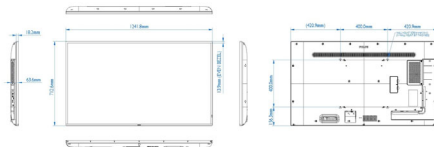

Operating conditions

- Temperature range (operation): 0 ~ 40 °C
- Temperature range (storage): -20 ~ 60 °C
- MTBF: 30,000 hour(s)
- Humidity range (operation)[RH]: 20 ~ 80% RH (No condensation)
- Humidity range (storage) [RH]: 5 ~ 95% RH (No condensation)
- Altitude: 0 ~ 3000 m

Power

- Mains power: 100 ~ 240 VAC
- Standby power consumption: <0.5 W
- Consumption (Max): 175 W
- Consumption (Typical): 125 W
- Power Saving Features: Smart Power
- Energy Label Class: G

Sound

- Built-in speakers: 2 x 10W RMS

Multimedia Applications

- USB Playback Video: MPEG, H.264, H.263, H.265
- USB Playback Picture: JPEG, BMP, PNG
- USB Playback Audio: AAC, HEAAC, MPEG

Accessories

- Included accessories: AC Power Cord, RS232 cable, Remote Control, Batteries for remote control, Quick start guide
- Included Accessories: IR sensor cable (1.8 m) (x1), RS232 daisy-chain cable, Philips logo (x1), USB Cover and screw (x2)
- Stand: BM05922(optional)

Miscellaneous

- Warranty: 3 year warranty
- On-Screen Display Languages: English, French, German, Italian, Polish, Turkish, Russian, Simplified Chinese, Spanish, Traditional Chinese, Arabic, Japanese
- Regulatory approvals: CE, CB, BSMI, CU, EPA, ETL, FCC, Class A, PSB, VCCI, J-Moss

Internal Player

- CPU: Dual core cortex A53 1.1G Hz, Dual core cortex A73 1.15G Hz
- GPU: ARM Mali G51
- Memory: 2GB DDR3, 8GB

Issue date 2022-11-04

Version: 7.0.1

12 NC: 8670 001 66117
EAN: 87 12581 76541 5

© 2022 Koninklijke Philips N.V.
All Rights reserved.

Specifications are subject to change without notice.
Trademarks are the property of Koninklijke Philips N.V.
or their respective owners.

www.philips.com