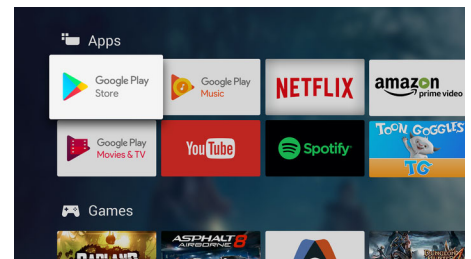

TV Content

Go beyond traditional TV programming with Google Play Store and Philips App Gallery. Experience endless movies, TV, music, apps and games online. More to love.

Google Assistant

Control your Philips Android TV with your voice. Want to play a game, watch Netflix, or find content and apps in the Google Play store? Just tell your TV. You can even command all Google Assistant-compatible smart home devices-like dimming the lights and setting the thermostat on movie night. Without leaving the sofa.