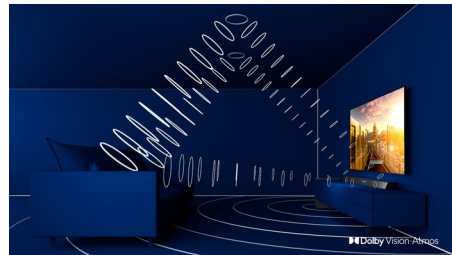

Dolby Vision and Dolby Atmos

Support for Dolby's premium sound and video formats means the HDR content you watch will look-and sound-gloriously real. Whether it's the latest streaming series or a Blu-Ray disc set, you'll enjoy contrast, brightness, and color that reflect the director's original intentions. And hear spacious sound with clarity, detail, and depth.

55OLED804/79