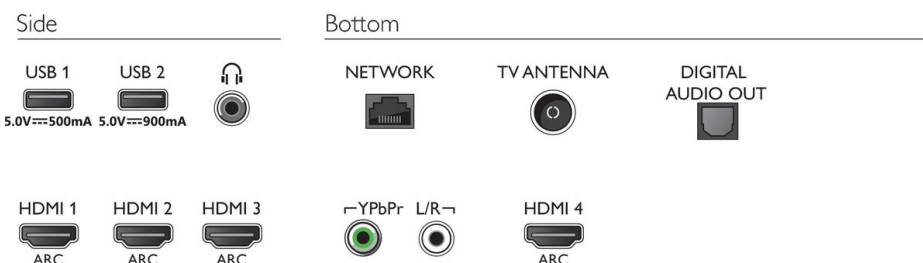

Multimedia Applications

- Video Playback Formats: Containers: AVI, MKV, H264/MPEG-4 AVC, MPEG-1, MPEG-2, MPEG-4, WMV9/VC1, VP9, HEVC (H.265)
- Subtitles Formats Support: .SRT, .SUB, .TXT, .SMI
- Music Playback Formats: AAC, MP3, WAV, WMA (v2 up to v9.2), WMA-PRO (v9 and v10)
- Picture Playback Formats: JPEG, BMP, GIF, PNG, 360 photo, HEIF

Power

- Mains power: AC 220 - 240 V 50/60Hz
- Ambient temperature: 5 °C to 35 °C
- Power Saving Features: Auto switch-off timer, Light sensor, Picture mute (for radio), Eco mode

Sound

- Audio: Output power : 50 Watt (RMS), 2.1 Channel
- Codec: AC-4, Dolby Atmos, Dolby Digital MS12 V2.3, DTS-HD(M6)
- Speaker configuration: 10Wx2 mid-high speaker, 30W build-in sub-woofer
- Sound Enhancement: 5 Band Equalizer, A.I. Sound, Clear Dialogue, Dolby Atmos, Dolby Bass

Enhancement, Dolby Volume Leveler, Night mode

Dimensions

- Box dimensions (W x H x D): 1400.0 x 867.0 x 160 mm
- Set dimensions (W x H x D): 1227.8 x 705.6 x 49.3 mm
- Set dimensions with stand (W x H x D): 1227.8 x 720.1 x 230.0 mm
- Product weight: 22.0 kg
- Product weight (+stand): 22.5 kg
- Weight incl. Packaging: 27.8 kg
- Wall mount compatible: 300 x 300 mm

Accessories

- Included Accessories: Legal and safety brochure, Mini-jack to L/R cable, Mini-jack to YPbPr cable, Power cord, Quick start guide (x1), Table top stand, 2 x AAA Batteries, Remote Control

Smart TV

- SmartTV apps*: Netflix

Connections

Issue date 2022-10-25

Version: 22.0.1

12 NC: 8670 001 62075
EAN: 87 18863 02145 3

© 2022 Koninklijke Philips N.V.
All Rights reserved.

Specifications are subject to change without notice.
Trademarks are the property of Koninklijke Philips N.V.
or their respective owners.

www.philips.com

* EPG and actual visibility (up to 8 days) is country and operator dependent.
* Android App offerings vary per country. For more details please visit your local Google Play Store.
* The TV supports DVB reception for 'Free to air' broadcast. Specific DVB operators may not be supported. An up to date list can be found in the FAQ section of the Philips support website. For some operators Conditional Access and subscription are required. Contact your operator for more information.
* Philips TV Remote app and related functionalities vary per TV model, operator, and country, as well as smart device model and OS. For more details please visit: www.philips.com/TVRemoteapp.
* Smart TV app offerings vary per TV model and country. For more details please visit: www.philips.com/smarttv.
* Its functionality is subject to ChromeCast built-in apps and smart devices. For more details, please visit ChromeCast built-in product pages.