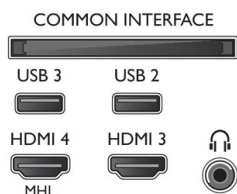

Connections

Side