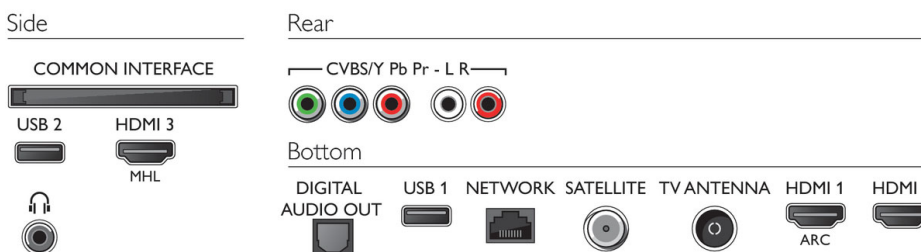

Connections

Issue date 2020-07-07

Version: 9.2.1

12 NC: 8670 001 47381
EAN: 87 18863 01371 7

© 2020 Koninklijke Philips N.V.
All Rights reserved.

Specifications are subject to change without notice. Trademarks are the property of Koninklijke Philips N.V. or their respective owners.

www.philips.com

* EPG and actual visibility (up to 8 days) is country and operator dependent.
* Energy consumption in kWh per year, based on the power consumption of the television operating 4 hours per day for 365 days. The actual energy consumption will depend on how the television is used.
* The TV supports DVB reception for 'Free to air' broadcast. Specific DVB operators may not be supported. An up to date list can be found in the FAQ section of the Philips support website. For some operators Conditional Access and subscription are required. Contact your operator for more information.
* (Philips) only compatible with specific Philips player device.
* Philips TV Remote app and related functionalities vary per TV model, operator, and country, as well as smart device model and OS. For more details please visit: www.philips.com/TVRemoteapp.
* Smart TV app offerings vary per TV model and country. For more details please visit: www.philips.com/smarttv.
* USB recording for digital channels only, recordings may be limited by broadcast copy protection (CI+). Country and channel restrictions may apply.
* Compatibility depends on Wifi Miracast certification & Android 4.2 or later. For more details please refer to your device documentation.
* This television contains lead only in certain parts or components where no technology alternatives exist in accordance with existing exemption clauses under the RoHS Directive.